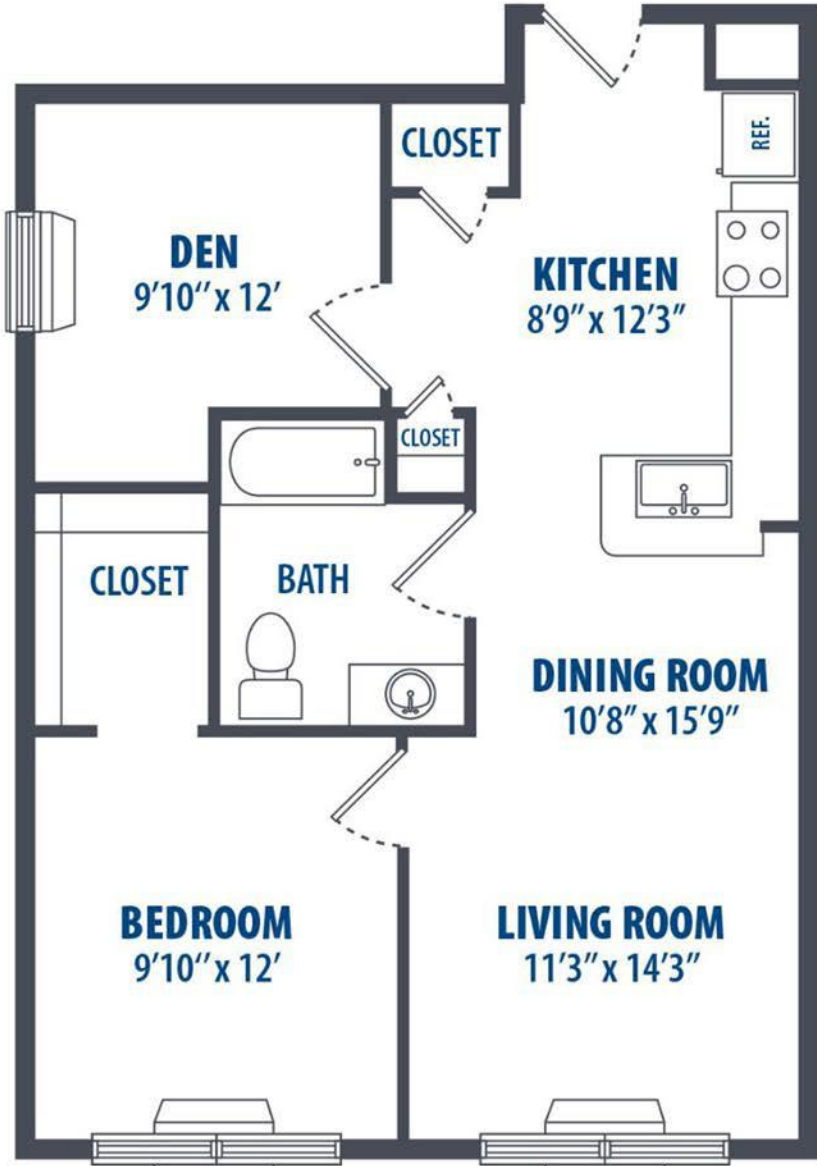

# 215 RIDGE

— AT BOUND BROOK —

(p) 201-440-2149 • info@amessmanagement.com

215 East Second Street, Bound Brook, NJ 08805

1 Bed  
830 Sq. ft.

Floorplans not to scale. Details vary from residence to residence and are not necessarily built exactly as indicated above