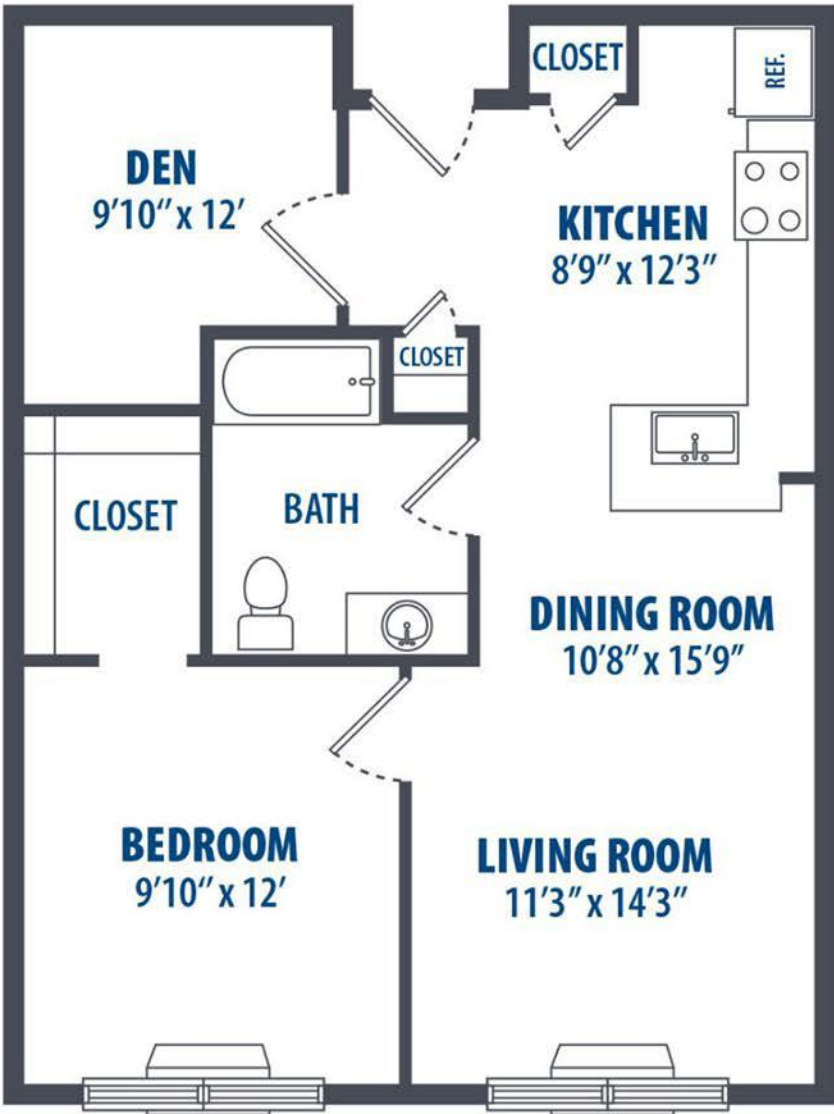

215 RIDGE

— AT BOUND BROOK —

(p) 201-440-2149 • info@amessmanagement.com

215 East Second Street, Bound Brook, NJ 08805

1 Bed
758 Sq. ft.

Floorplans not to scale. Details vary from residence to residence and are not necessarily built exactly as indicated above