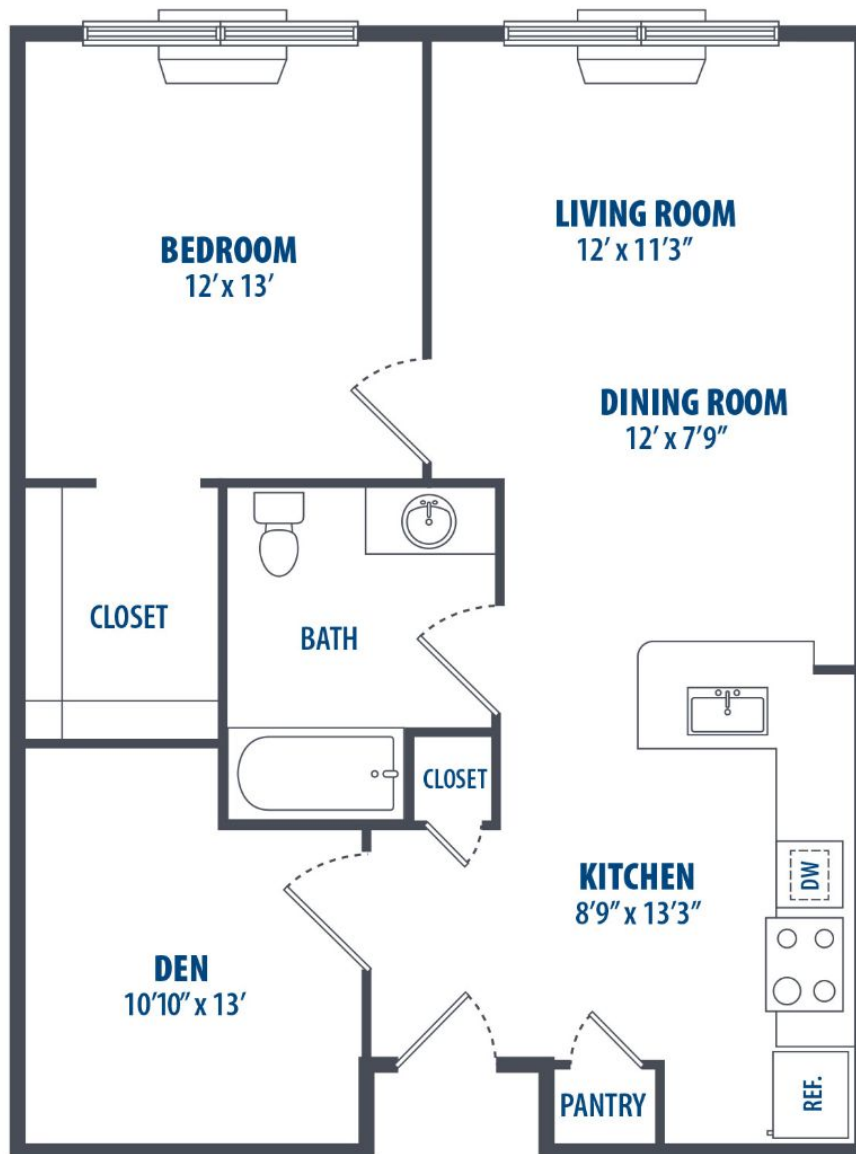

(p) 732.893.7477 • office3@demattheisre.com

215 East Second Street, Bound Brook, NJ 08805

1 Bed
745 Sq. ft.

Floorplans not to scale. Details vary from residence to residence and are not necessarily built exactly as indicated above

(p) 732.893.7477 • office3@demattheisre.com

215 East Second Street, Bound Brook, NJ 08805

1 Bed
745 Sq. ft.