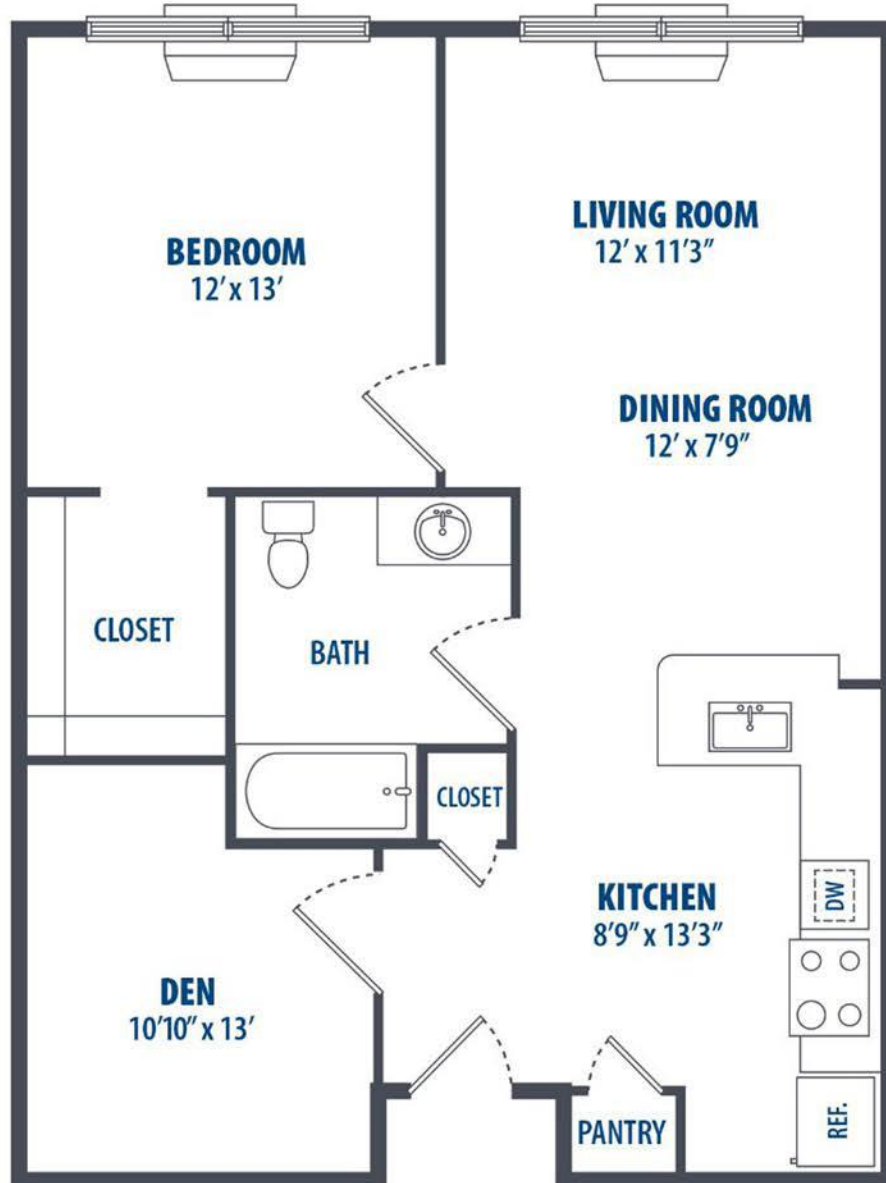

(p) 732.893.7477 • office3@demattheisre.com

215 East Second Street, Bound Brook, NJ 08805

1 Bed
745 Sq. ft.

Floorplans not to scale. Details vary from residence to residence and are not necessarily built exactly as indicated above

(p) 732.893.7477 • office3@demattheisre.com

215 East Second Street, Bound Brook, NJ 08805

1 Bed
745 Sq. ft.