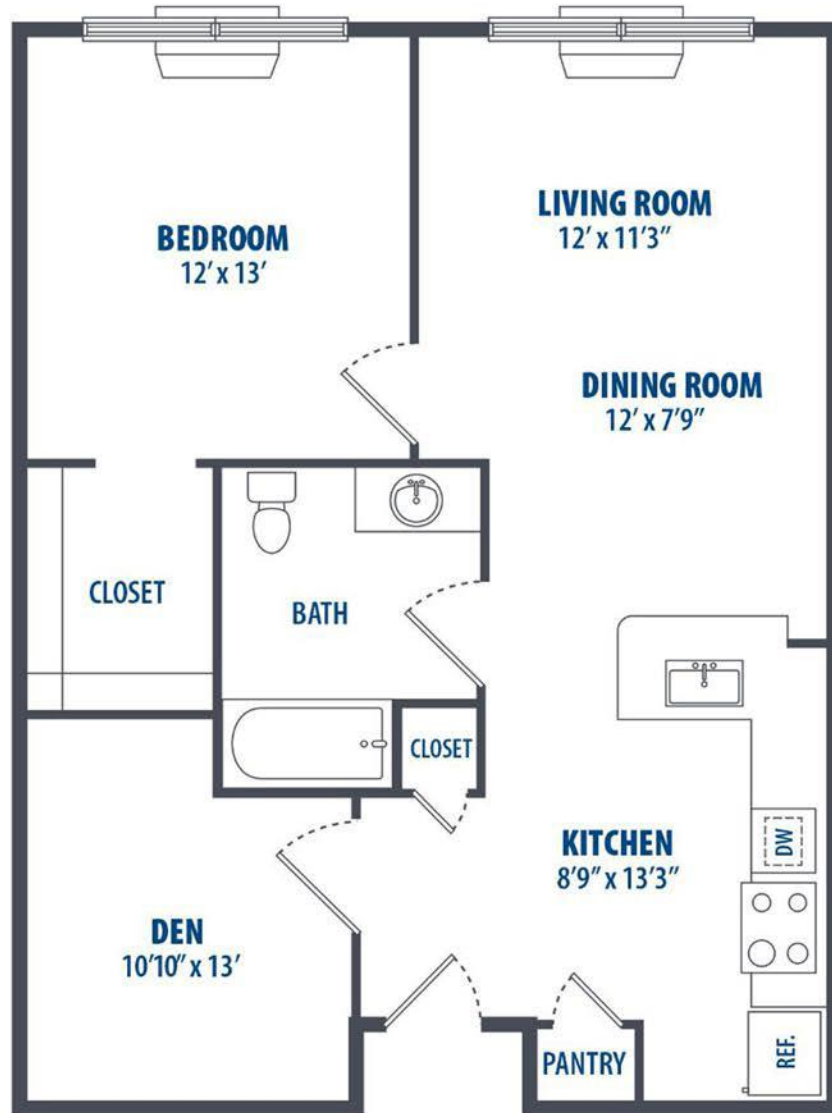

(p) 732.893.7477 • office3@demattheisre.com

215 East Second Street, Bound Brook, NJ 08805

1 Bed
745 Sq. ft.

(p) 732.893.7477 • office3@demattheisre.com

215 East Second Street, Bound Brook, NJ 08805

1 Bed
745 Sq. ft.