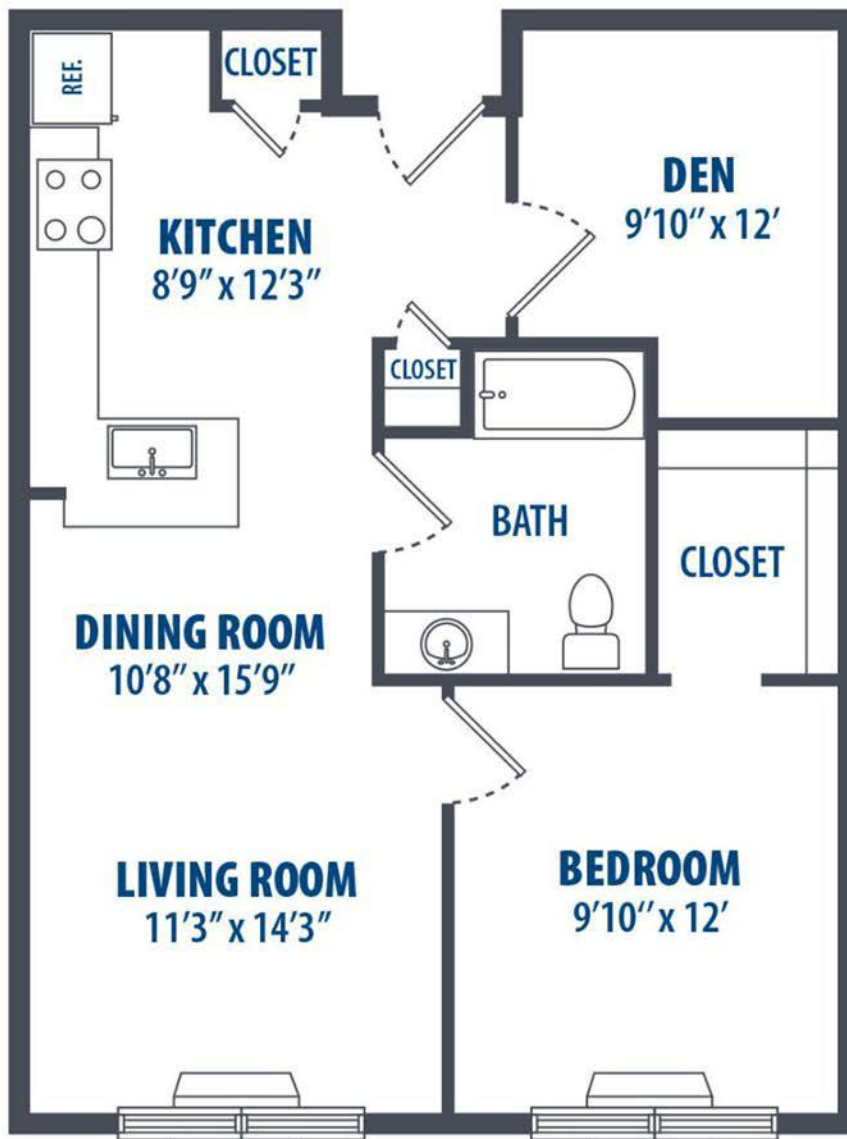

(p) 732.893.7477 • office3@demattheisre.com

215 East Second Street, Bound Brook, NJ 08805

1 Bed  
758 Sq. ft.

(p) 732.893.7477 • office3@demattheisre.com

215 East Second Street, Bound Brook, NJ 08805

1 Bed  
758 Sq. ft.