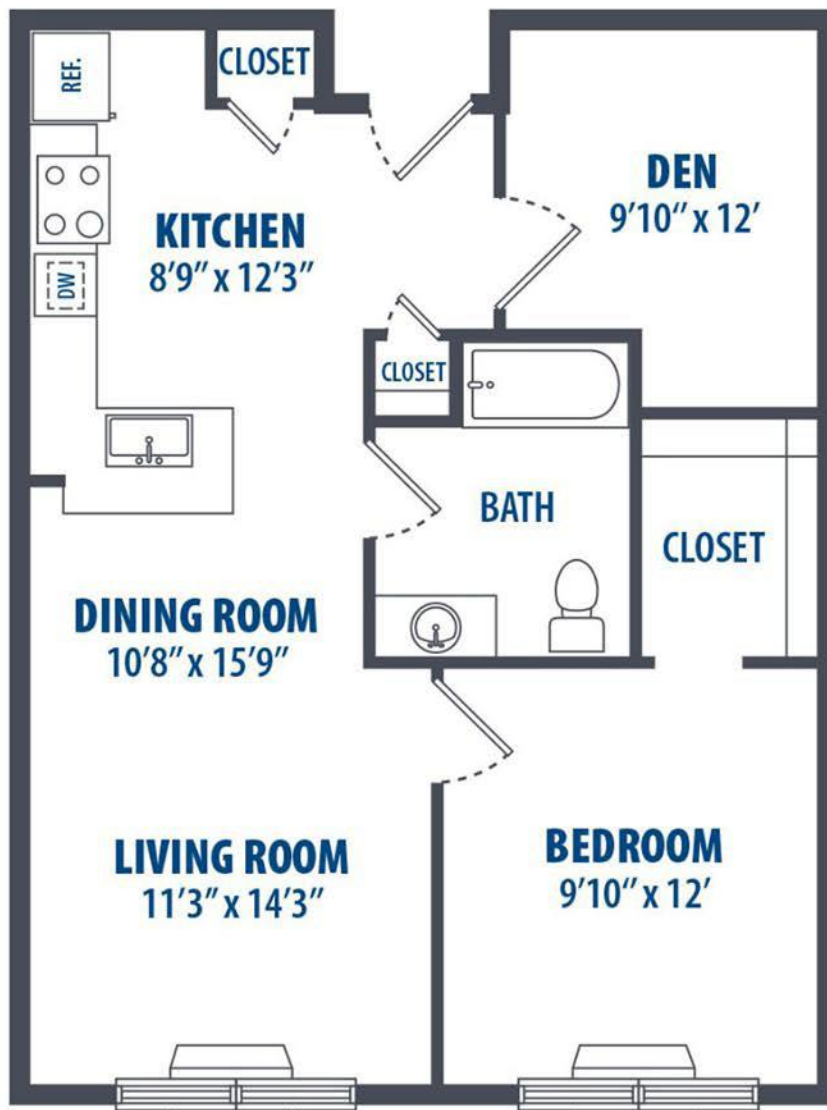

(p) 732.893.7477 • office3@demattheisre.com

215 East Second Street, Bound Brook, NJ 08805

1 Bed
758 Sq. ft.

(p) 732.893.7477 • office3@demattheisre.com

215 East Second Street, Bound Brook, NJ 08805

1 Bed
758 Sq. ft.