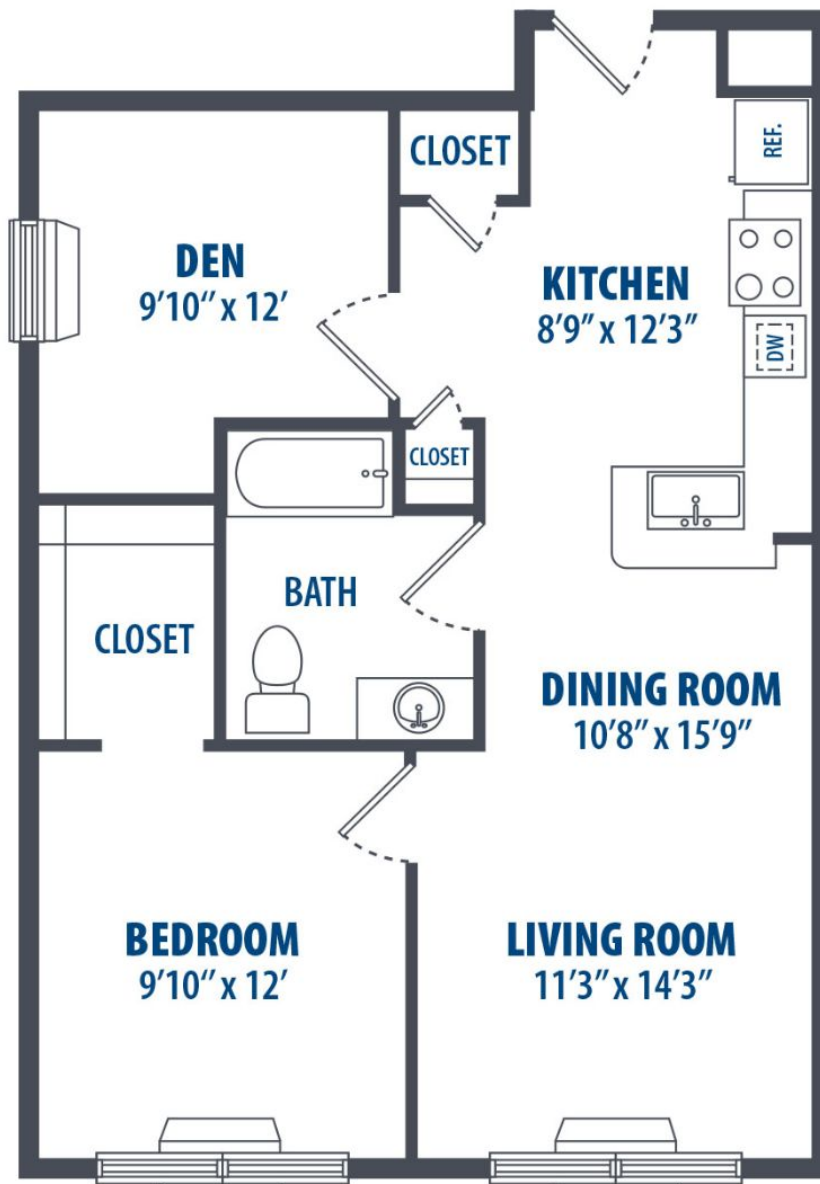

(p) 732.893.7477 • office3@demattheisre.com

215 East Second Street, Bound Brook, NJ 08805

1 Bed
832 Sq. ft.

Floorplans not to scale. Details vary from residence to residence and are not necessarily built exactly as indicated above

(p) 732.893.7477 • office3@demattheisre.com

215 East Second Street, Bound Brook, NJ 08805

1 Bed
832 Sq. ft.