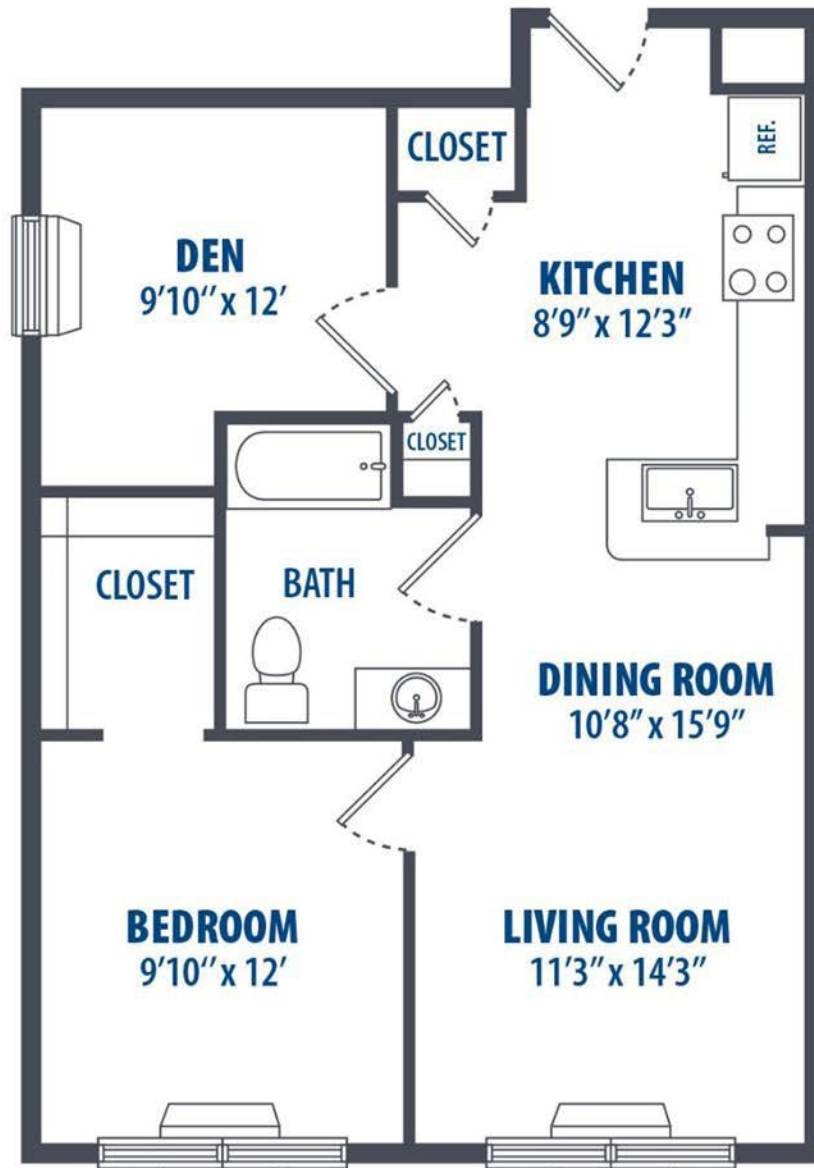

(p) 732.893.7477 • office3@demattheisre.com

215 East Second Street, Bound Brook, NJ 08805

1 Bed
830 Sq. ft.

(p) 732.893.7477 • office3@demattheisre.com

215 East Second Street, Bound Brook, NJ 08805

1 Bed
830 Sq. ft.