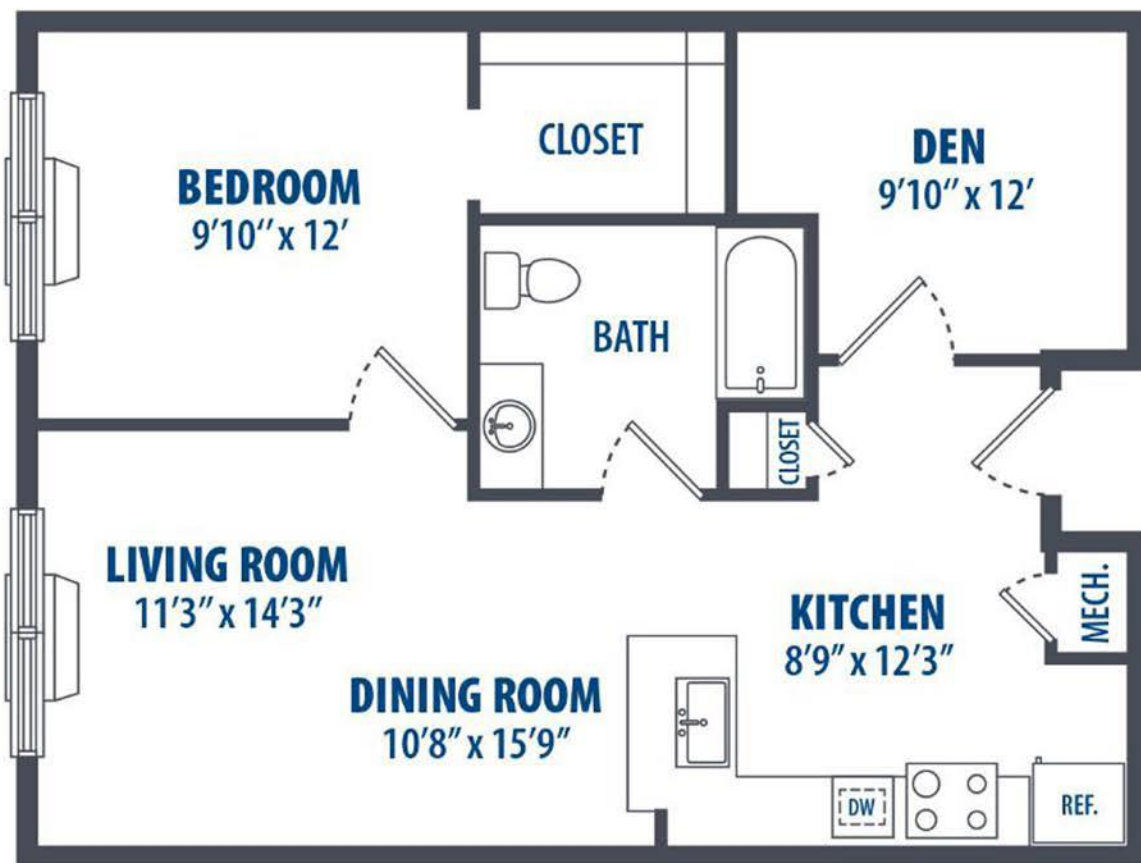

(p) 732.893.7477 • office3@demattheisre.com

215 East Second Street, Bound Brook, NJ 08805

1 Bed  
744 Sq. ft.

(p) 732.893.7477 • office3@demattheisre.com

215 East Second Street, Bound Brook, NJ 08805

1 Bed  
744 Sq. ft.