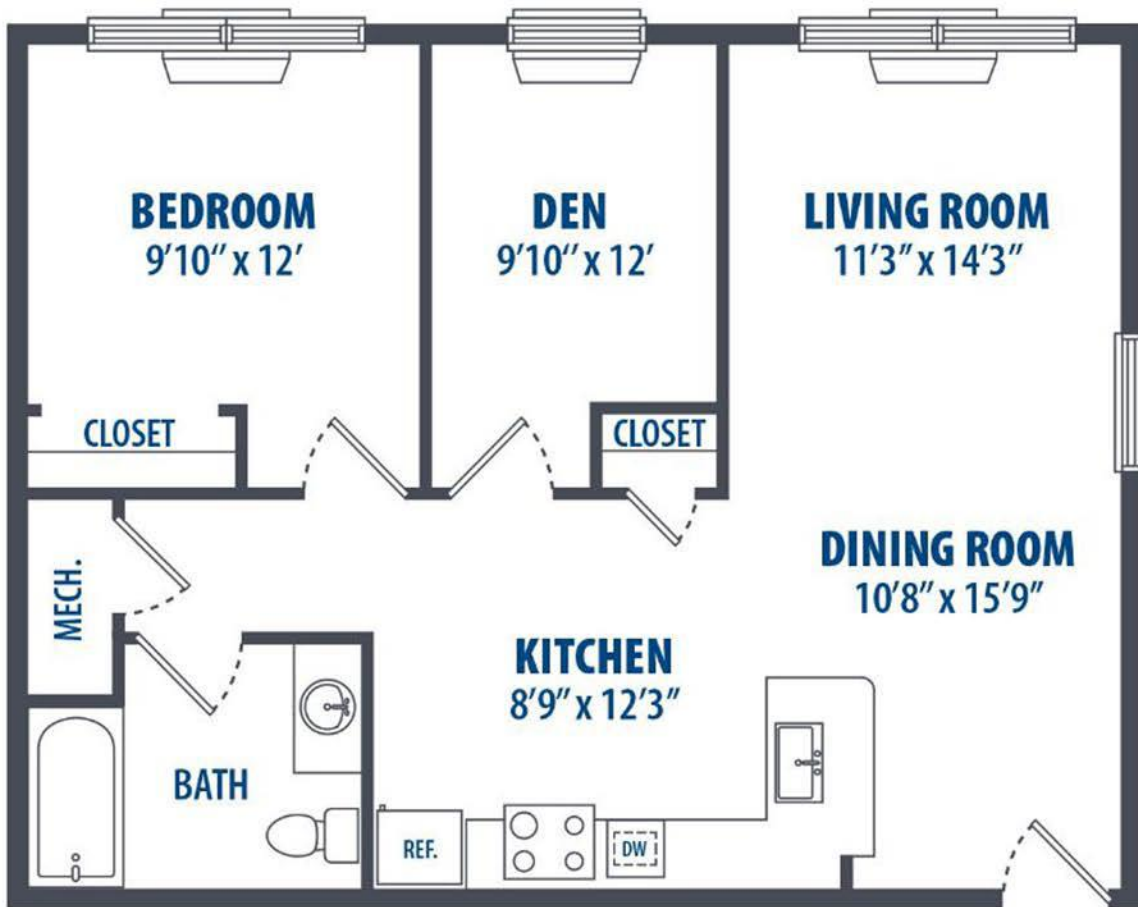

(p) 732.893.7477 • office3@demattheisre.com

215 East Second Street, Bound Brook, NJ 08805

1 Bed
783 Sq. ft.

(p) 732.893.7477 • office3@demattheisre.com

215 East Second Street, Bound Brook, NJ 08805

1 Bed
783 Sq. ft.