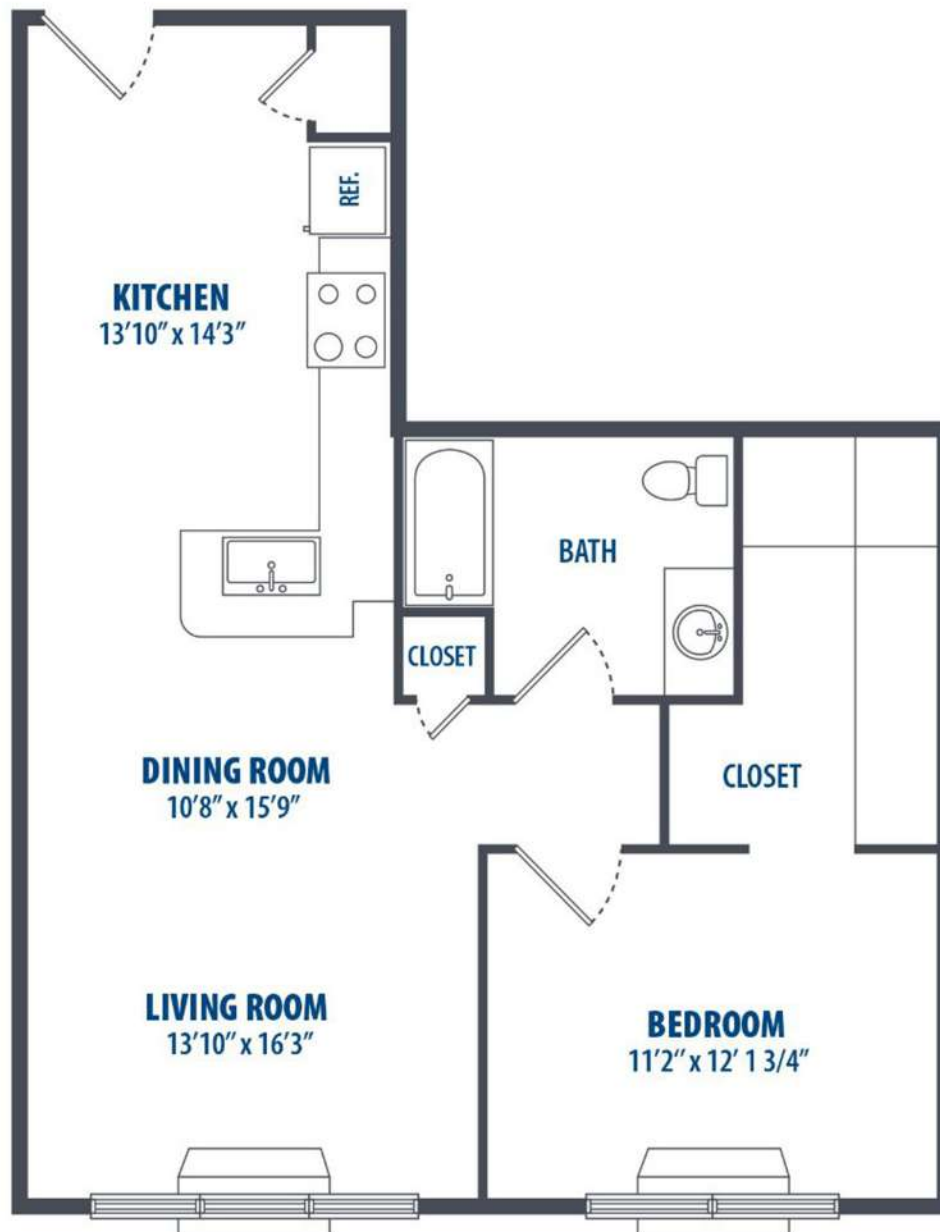

(p) 732.893.7477 • office3@demattheisre.com

215 East Second Street, Bound Brook, NJ 08805

1 Bed
784 Sq. ft.

Floorplans not to scale. Details vary from residence to residence and are not necessarily built exactly as indicated above

(p) 732.893.7477 • office3@demattheisre.com

215 East Second Street, Bound Brook, NJ 08805

1 Bed
784 Sq. ft.