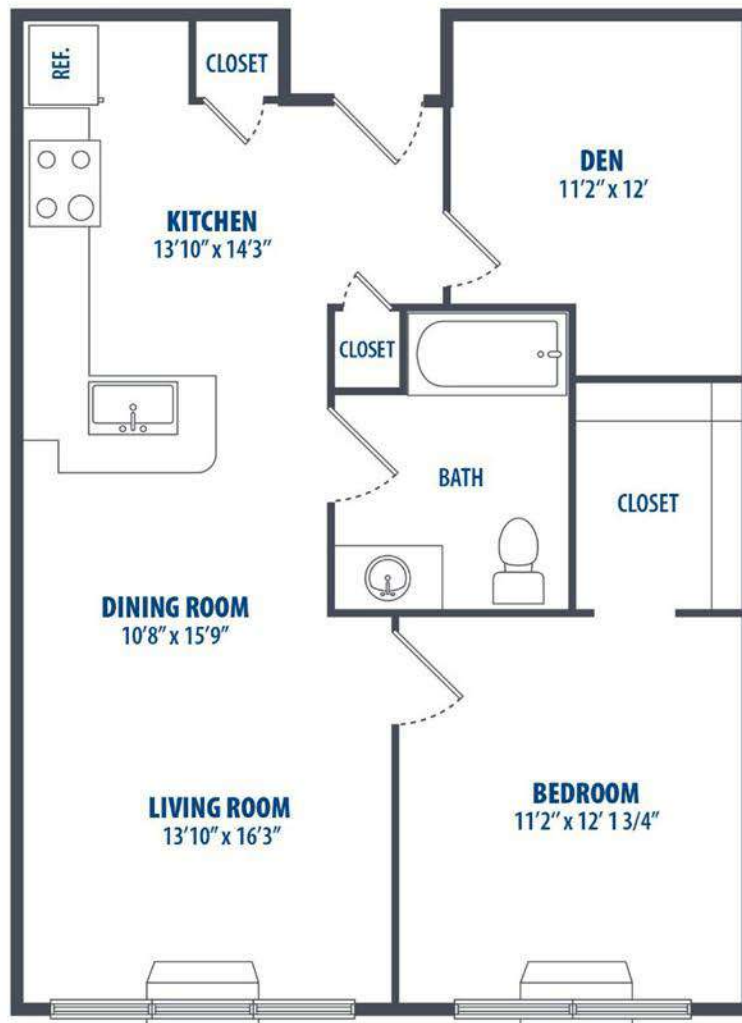

(p) 732.893.7477 • office3@demattheisre.com

215 East Second Street, Bound Brook, NJ 08805

1 Bed
758 Sq. ft.

(p) 732.893.7477 • office3@demattheisre.com

215 East Second Street, Bound Brook, NJ 08805

1 Bed
758 Sq. ft.