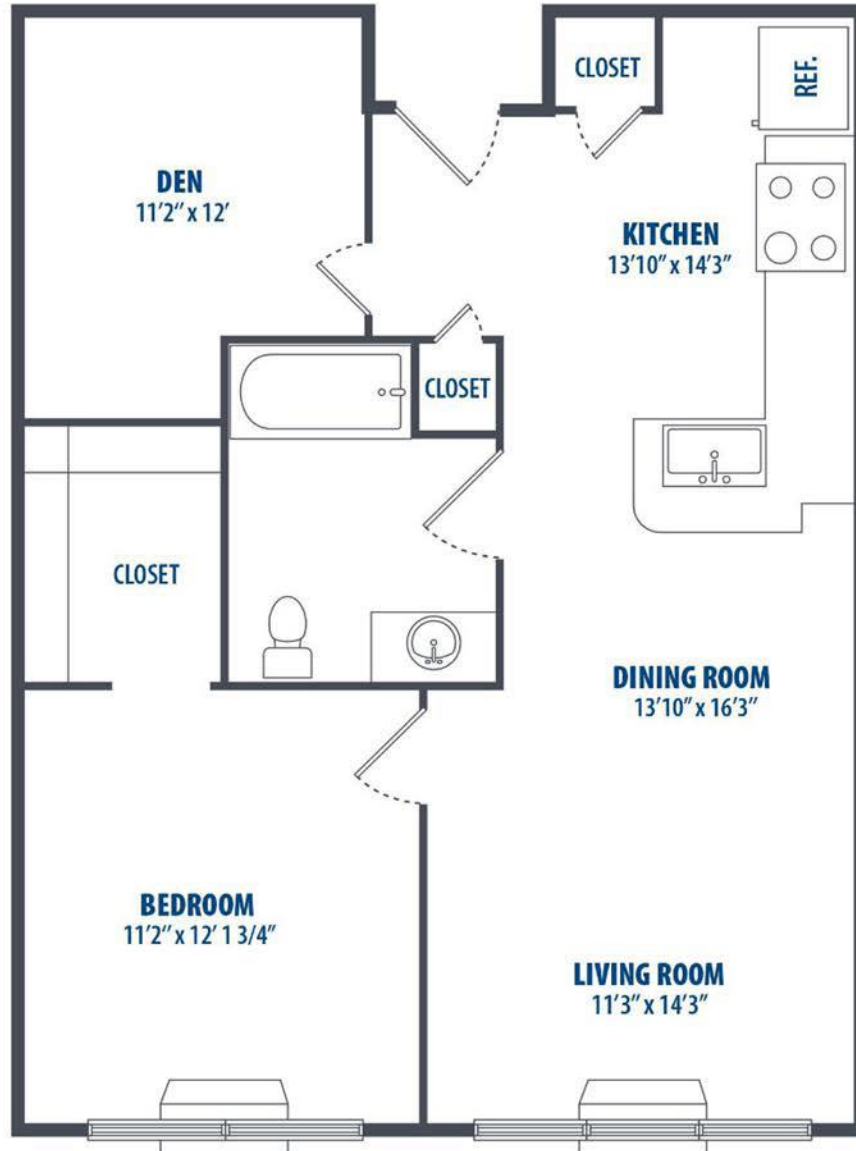

(p) 732.893.7477 • office3@demattheisre.com

215 East Second Street, Bound Brook, NJ 08805

1 Bed
759 Sq. ft.

(p) 732.893.7477 • office3@demattheisre.com

215 East Second Street, Bound Brook, NJ 08805

1 Bed
759 Sq. ft.