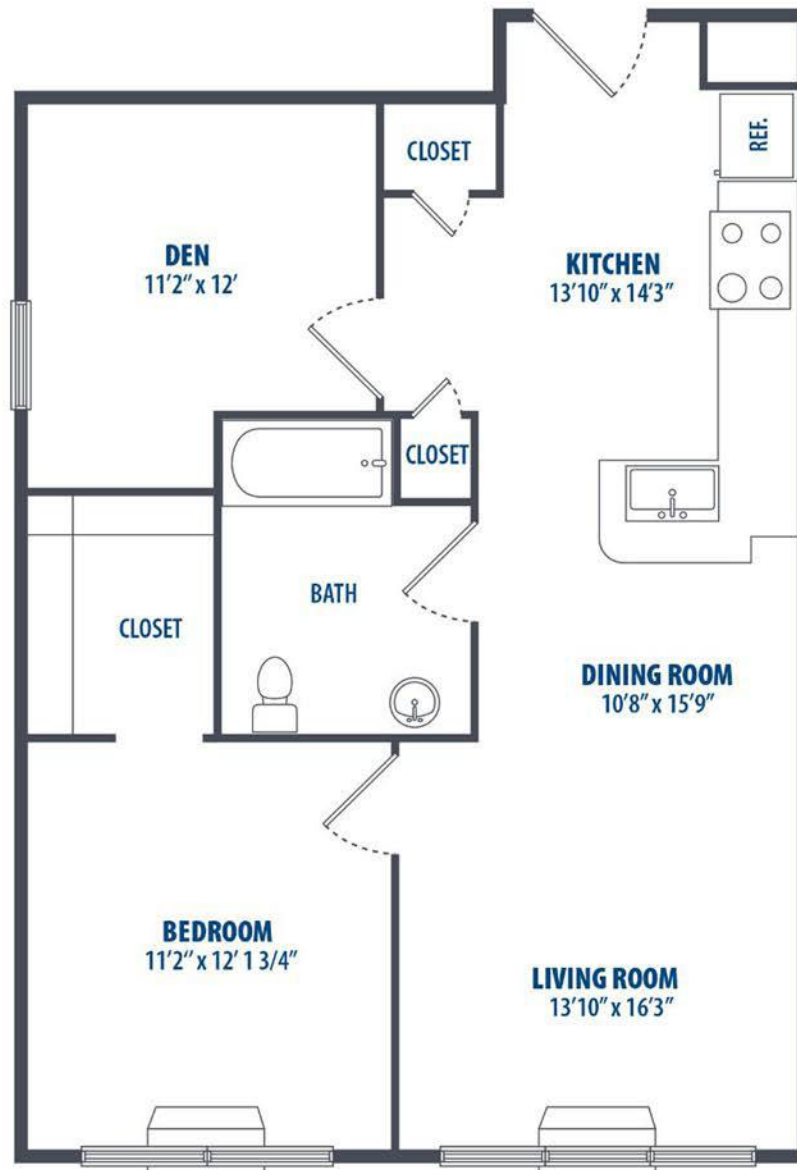

(p) 732.893.7477 • office3@demattheisre.com

215 East Second Street, Bound Brook, NJ 08805

1 Bed
832 Sq. ft.

(p) 732.893.7477 • office3@demattheisre.com

215 East Second Street, Bound Brook, NJ 08805

1 Bed
832 Sq. ft.