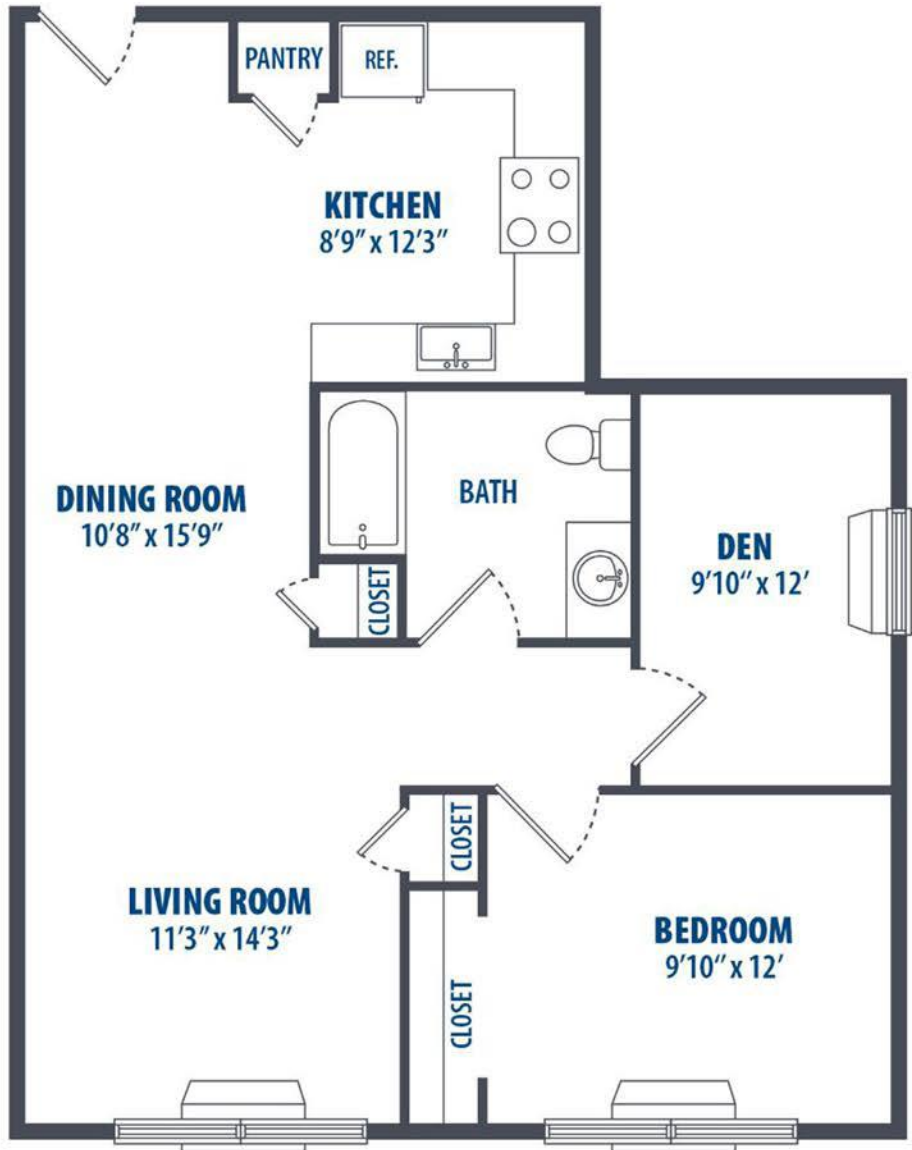

(p) 732.893.7477 • office3@demattheisre.com

215 East Second Street, Bound Brook, NJ 08805

1 Bed
837 Sq. ft.

(p) 732.893.7477 • office3@demattheisre.com

215 East Second Street, Bound Brook, NJ 08805

1 Bed
837 Sq. ft.