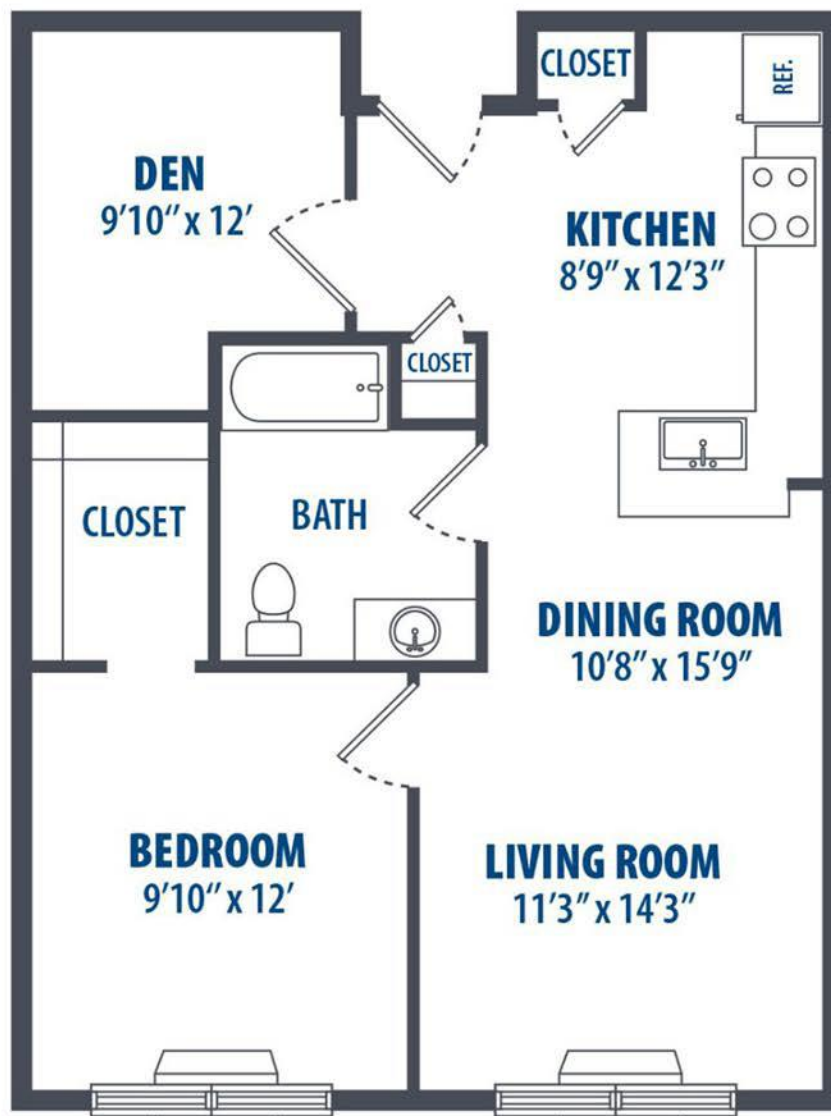

(p) 732.893.7477 • office3@demattheisre.com

215 East Second Street, Bound Brook, NJ 08805

1 Bed
758 Sq. ft.

(p) 732.893.7477 • office3@demattheisre.com

215 East Second Street, Bound Brook, NJ 08805

1 Bed
758 Sq. ft.