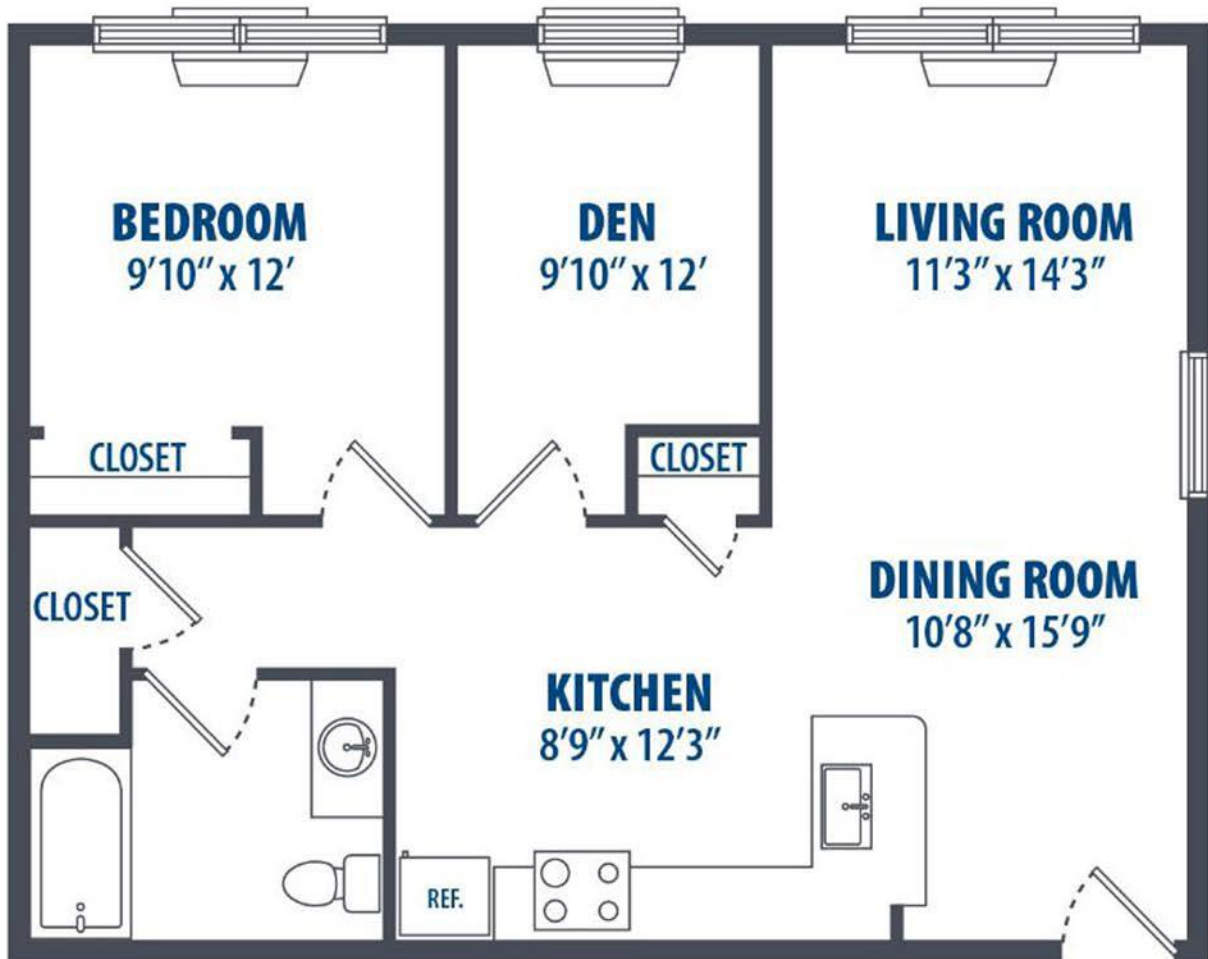

(p) 732.893.7477 • office3@demattheisre.com

215 East Second Street, Bound Brook, NJ 08805

1 Bed
783 Sq. ft.

(p) 732.893.7477 • office3@demattheisre.com

215 East Second Street, Bound Brook, NJ 08805

1 Bed
783 Sq. ft.