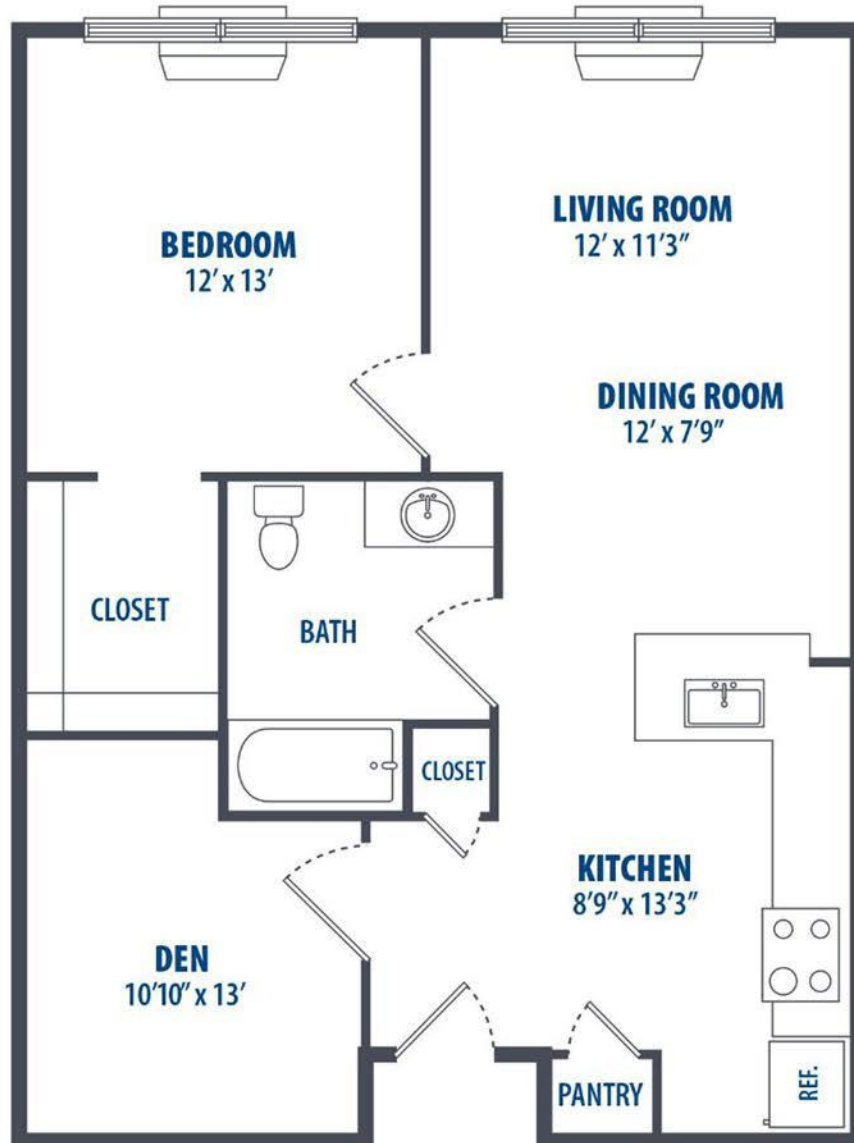

(p) 732.893.7477 • office3@demattheisre.com

215 East Second Street, Bound Brook, NJ 08805

1 Bed
758 Sq. ft.

Floorplans not to scale. Details vary from residence to residence and are not necessarily built exactly as indicated above

(p) 732.893.7477 • office3@demattheisre.com

215 East Second Street, Bound Brook, NJ 08805

1 Bed
758 Sq. ft.