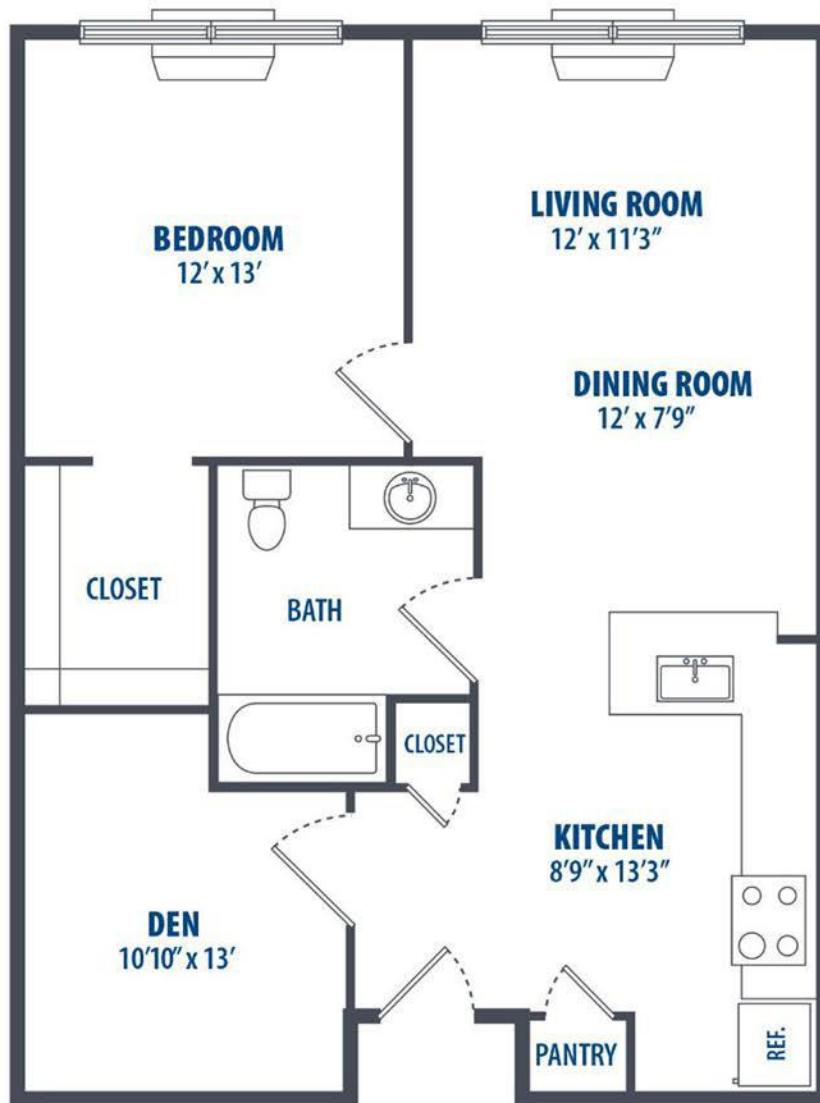

(p) 732.893.7477 • office3@demattheisre.com

215 East Second Street, Bound Brook, NJ 08805

1 Bed
758 Sq. ft.

(p) 732.893.7477 • office3@demattheisre.com

215 East Second Street, Bound Brook, NJ 08805

1 Bed
758 Sq. ft.