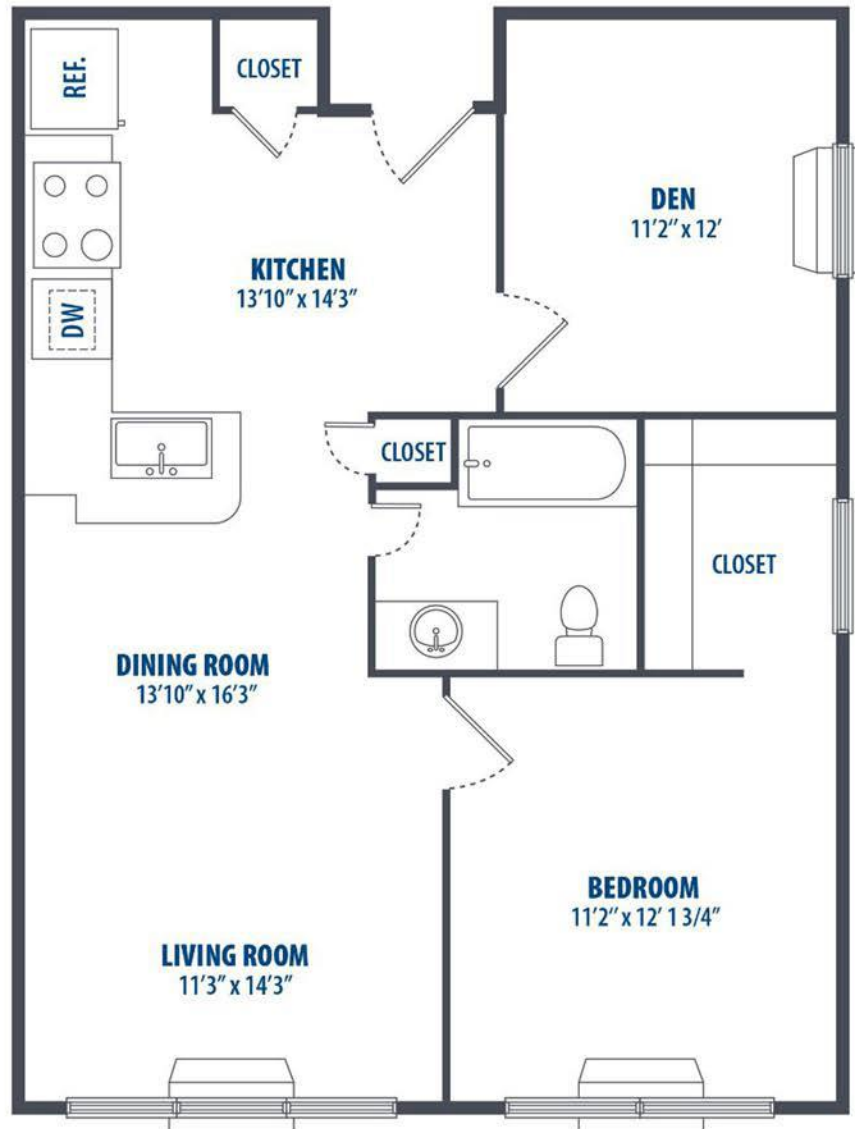

(p) 732.893.7477 • office3@demattheisre.com

215 East Second Street, Bound Brook, NJ 08805

1 Bed  
837 Sq. ft.

(p) 732.893.7477 • office3@demattheisre.com

215 East Second Street, Bound Brook, NJ 08805

1 Bed  
837 Sq. ft.