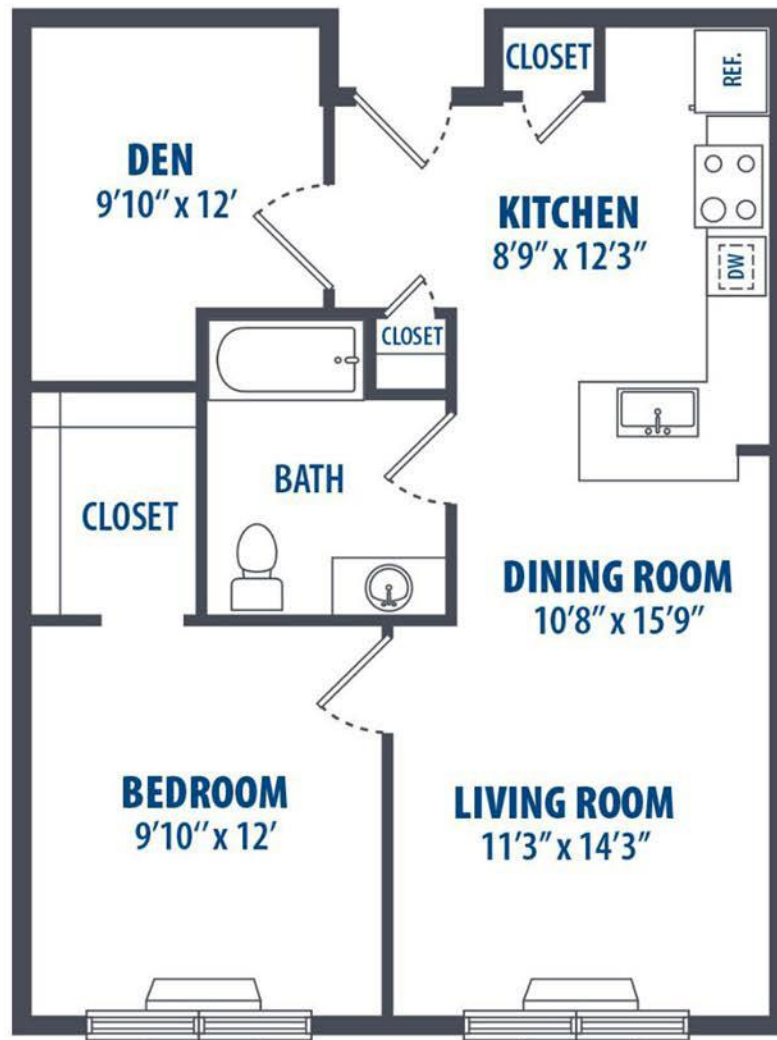

(p) 732.893.7477 • office3@demattheisre.com

215 East Second Street, Bound Brook, NJ 08805

1 Bed  
758 Sq. ft.

(p) 732.893.7477 • office3@demattheisre.com

215 East Second Street, Bound Brook, NJ 08805

1 Bed  
758 Sq. ft.