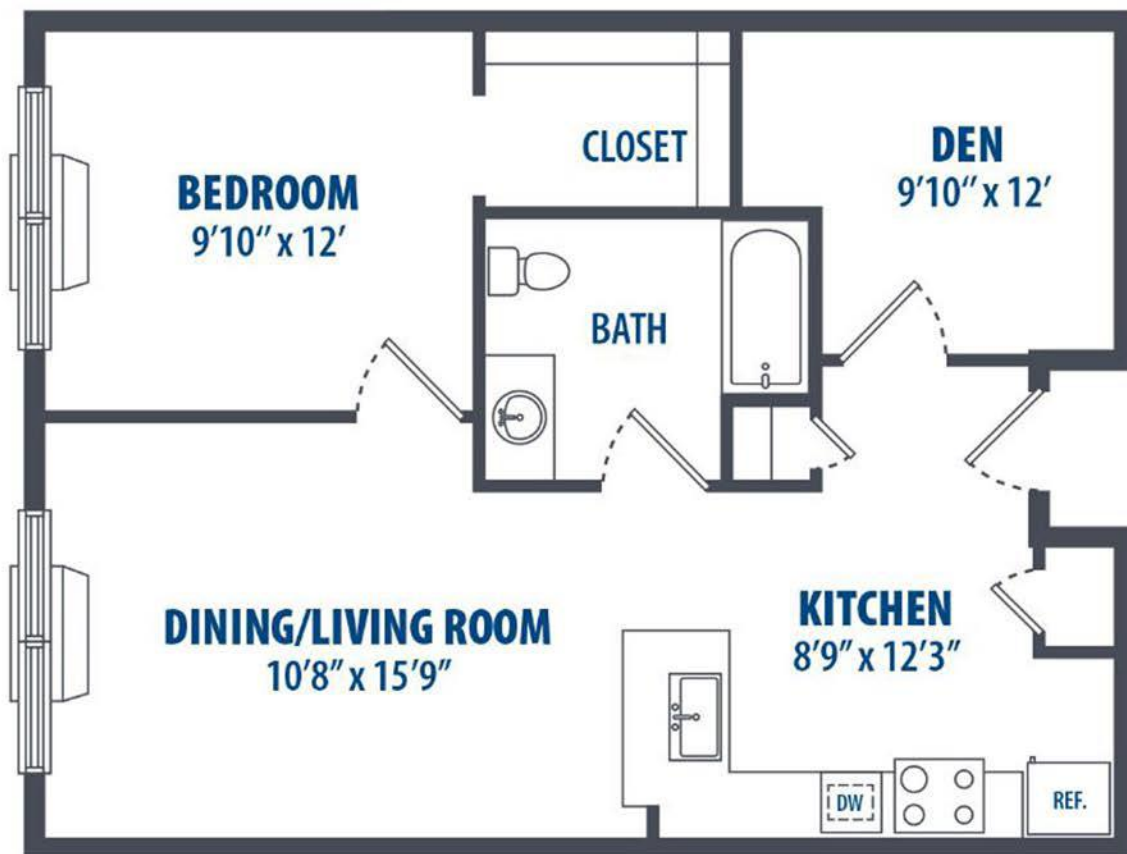

(p) 732.893.7477 • office3@demattheisre.com

215 East Second Street, Bound Brook, NJ 08805

1 Bed
748 Sq. ft.

Floorplans not to scale. Details vary from residence to residence and are not necessarily built exactly as indicated above

(p) 732.893.7477 • office3@demattheisre.com

215 East Second Street, Bound Brook, NJ 08805

1 Bed
748 Sq. ft.