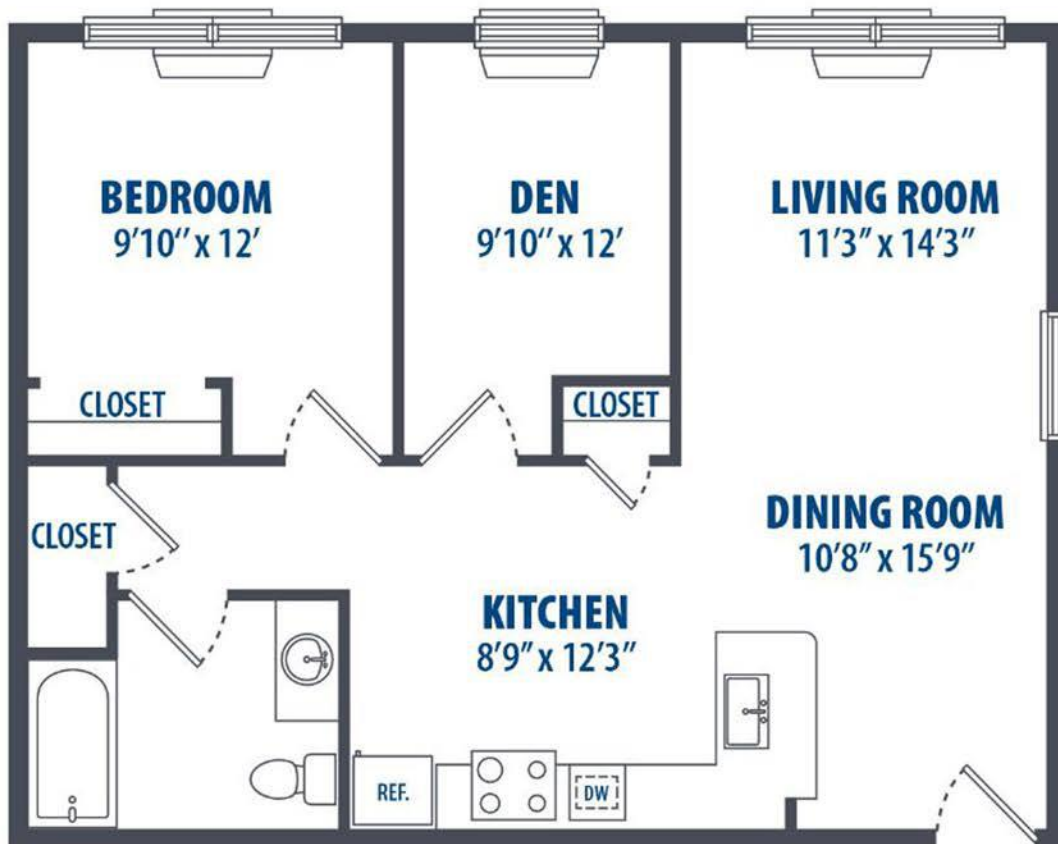

(p) 732.893.7477 • office3@demattheisre.com

215 East Second Street, Bound Brook, NJ 08805

1 Bed
783 Sq. ft.

(p) 732.893.7477 • office3@demattheisre.com

215 East Second Street, Bound Brook, NJ 08805

1 Bed
783 Sq. ft.