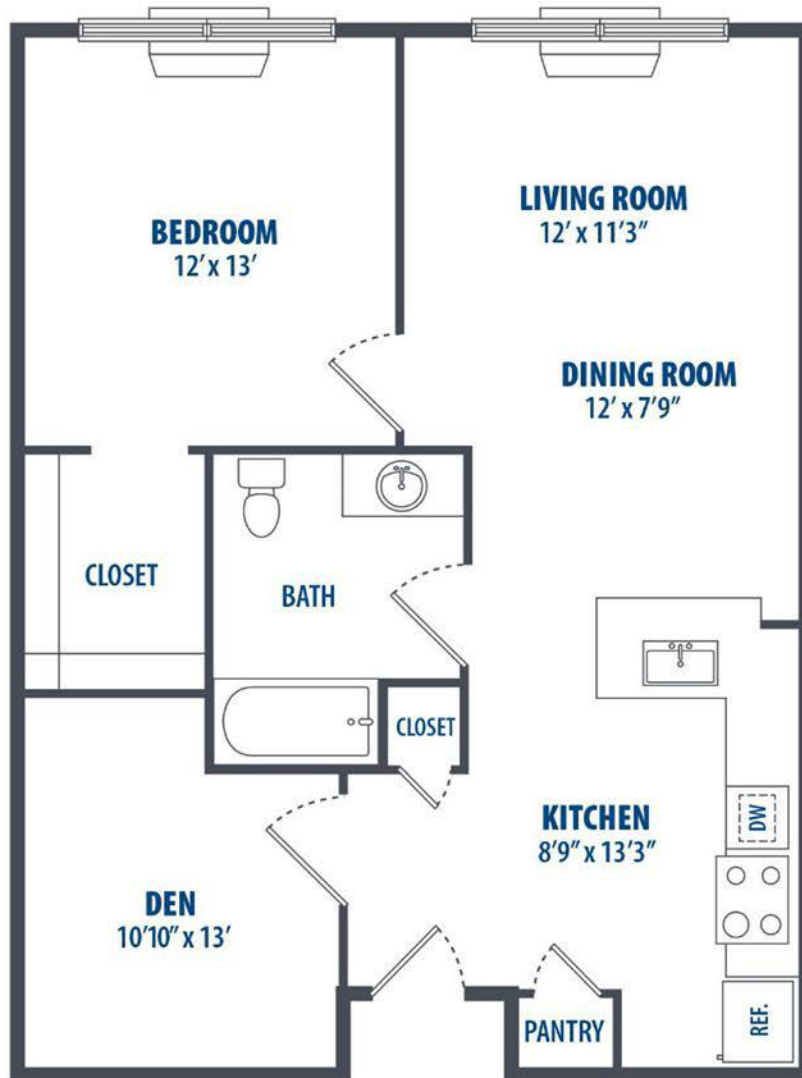

(p) 732.893.7477 • office3@demattheisre.com

215 East Second Street, Bound Brook, NJ 08805

1 Bed
758 Sq. ft.

(p) 732.893.7477 • office3@demattheisre.com

215 East Second Street, Bound Brook, NJ 08805

1 Bed
758 Sq. ft.