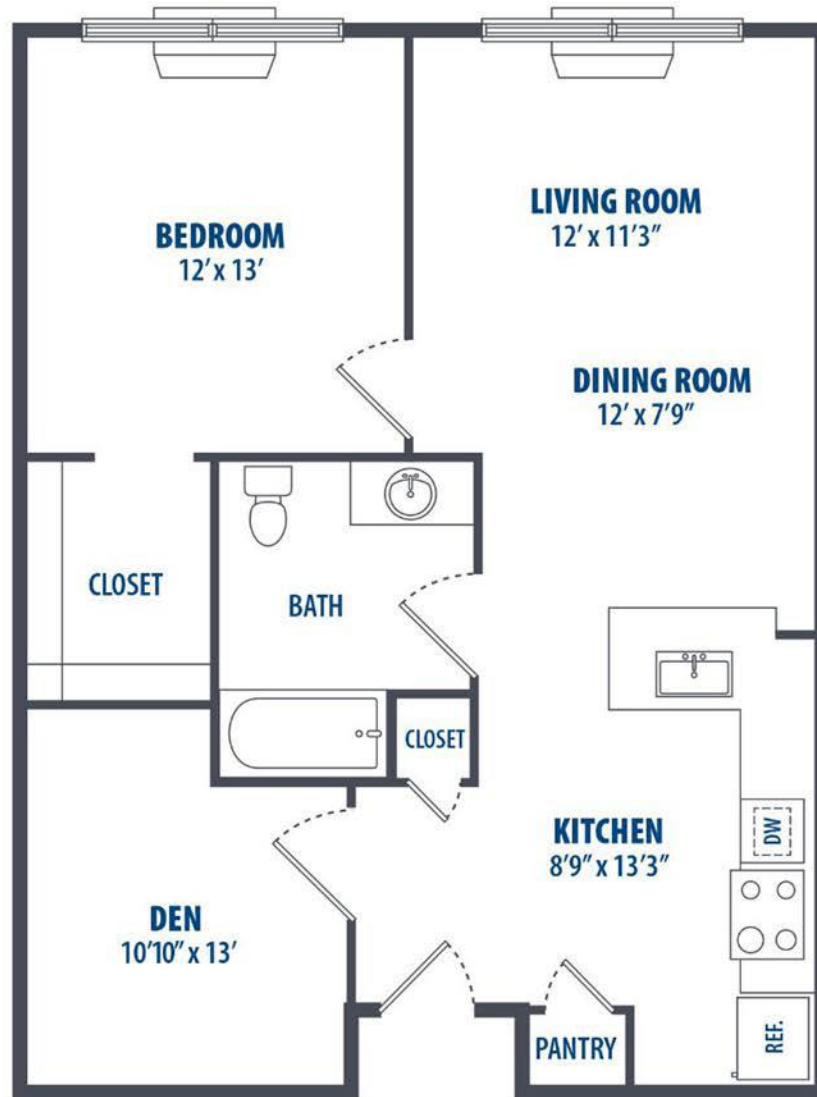

(p) 732.893.7477 • office3@demattheisre.com

215 East Second Street, Bound Brook, NJ 08805

1 Bed
758 Sq. ft.

(p) 732.893.7477 • office3@demattheisre.com

215 East Second Street, Bound Brook, NJ 08805

1 Bed
758 Sq. ft.