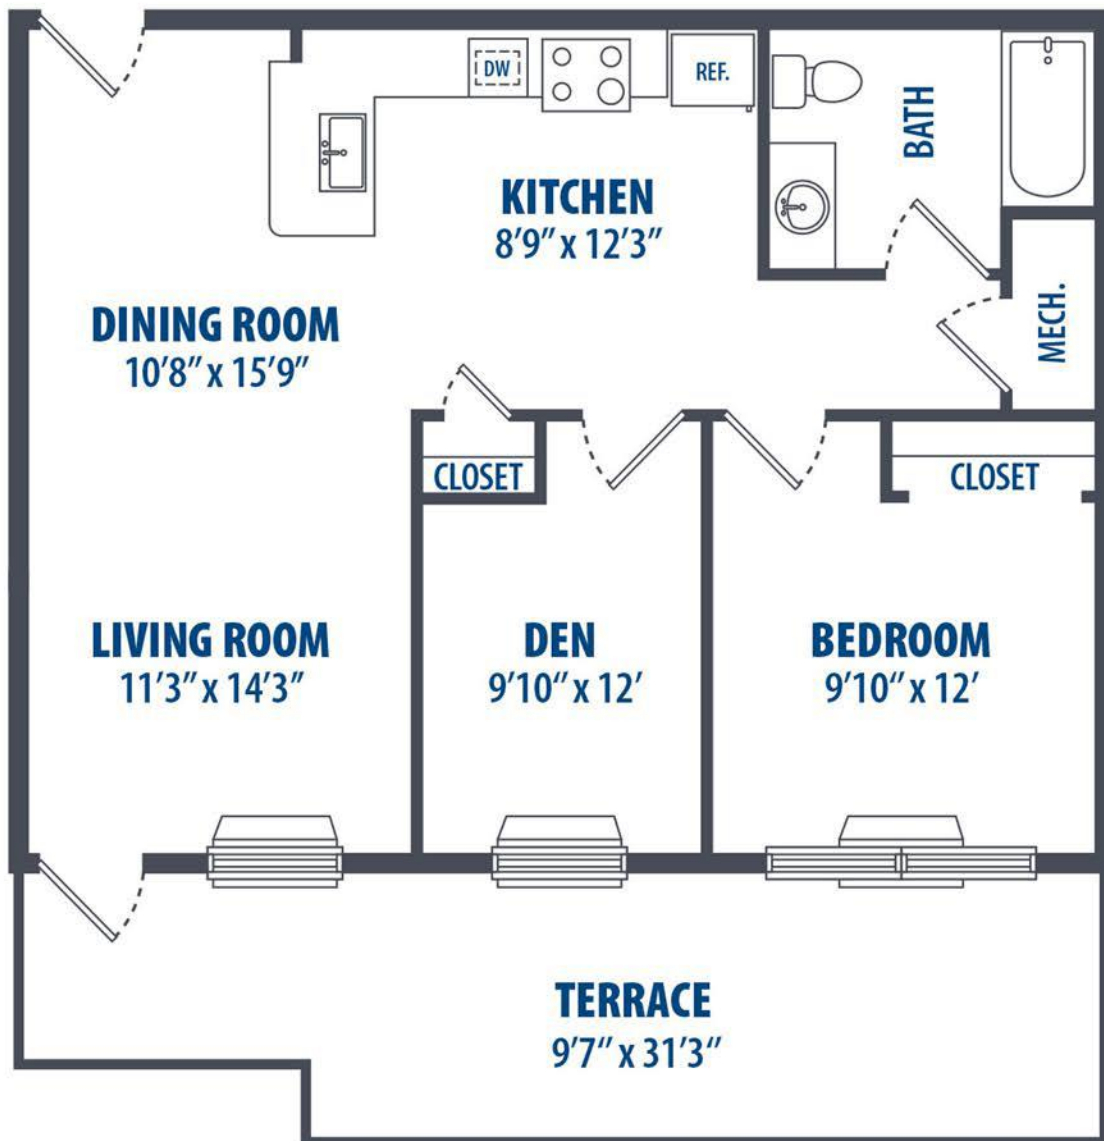

(p) 732.893.7477 • office3@demattheisre.com

215 East Second Street, Bound Brook, NJ 08805

1 Bed
815 Sq. ft.

Floorplans not to scale. Details vary from residence to residence and are not necessarily built exactly as indicated above

(p) 732.893.7477 • office3@demattheisre.com

215 East Second Street, Bound Brook, NJ 08805

1 Bed
815 Sq. ft.