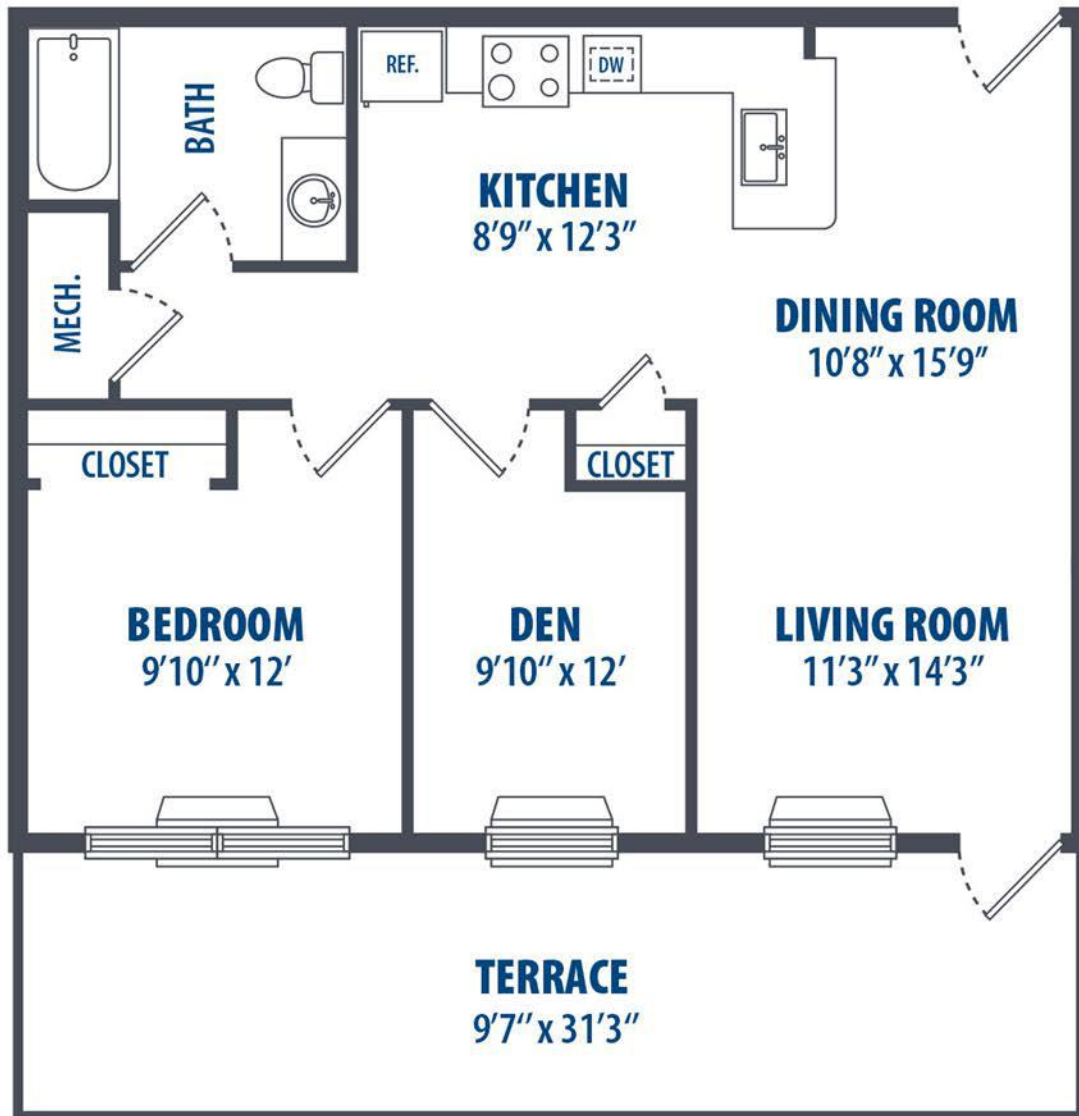

(p) 732.893.7477 • office3@demattheisre.com

215 East Second Street, Bound Brook, NJ 08805

1 Bed  
810 Sq. ft.

Floorplans not to scale. Details vary from residence to residence and are not necessarily built exactly as indicated above