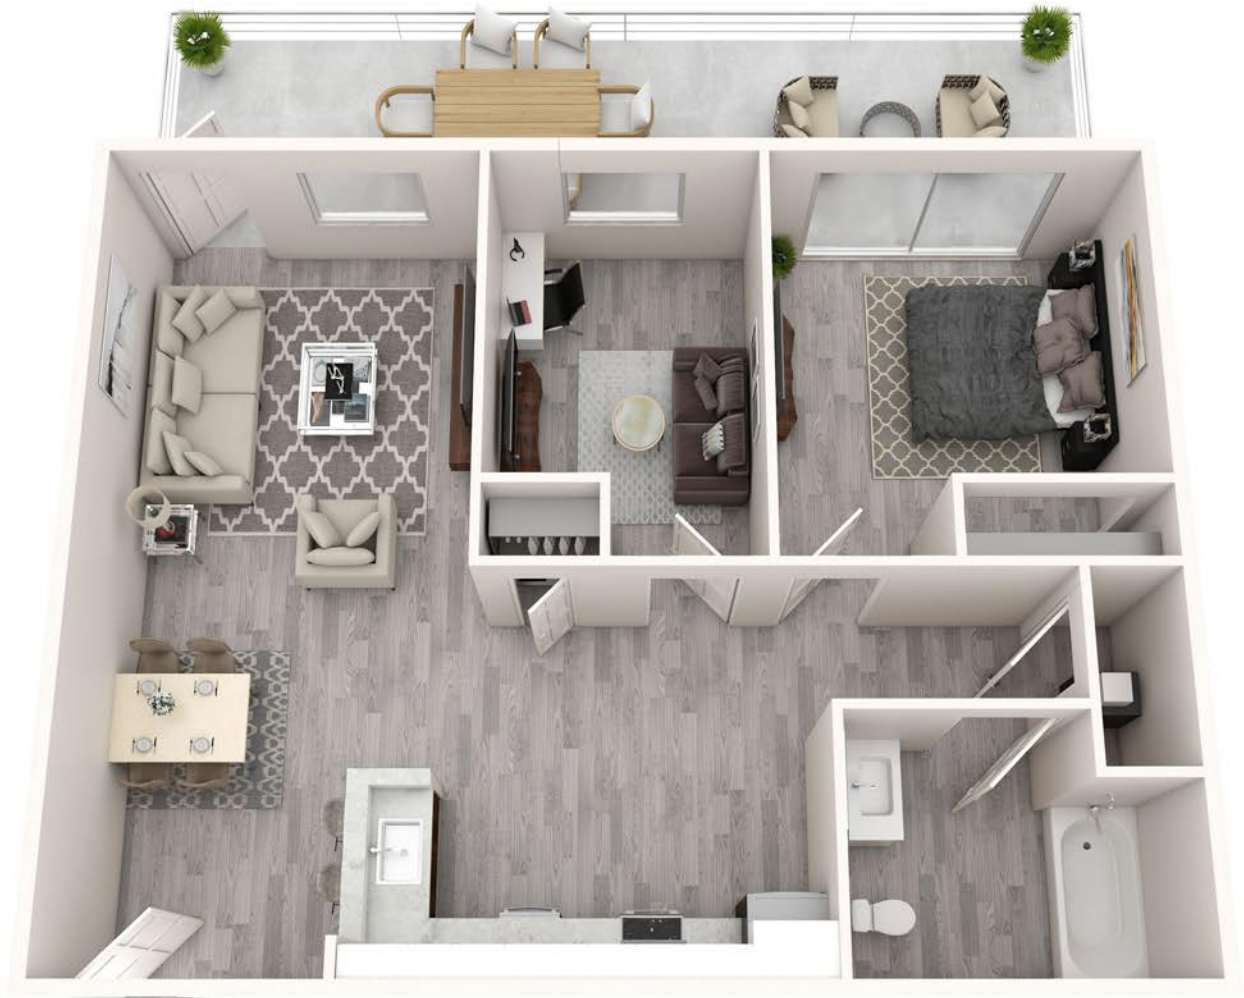

(p) 732.893.7477 • office3@demattheisre.com

215 East Second Street, Bound Brook, NJ 08805

1 Bed  
810 Sq. ft.

Floorplans not to scale. Details vary from residence to residence and are not necessarily built exactly as indicated above