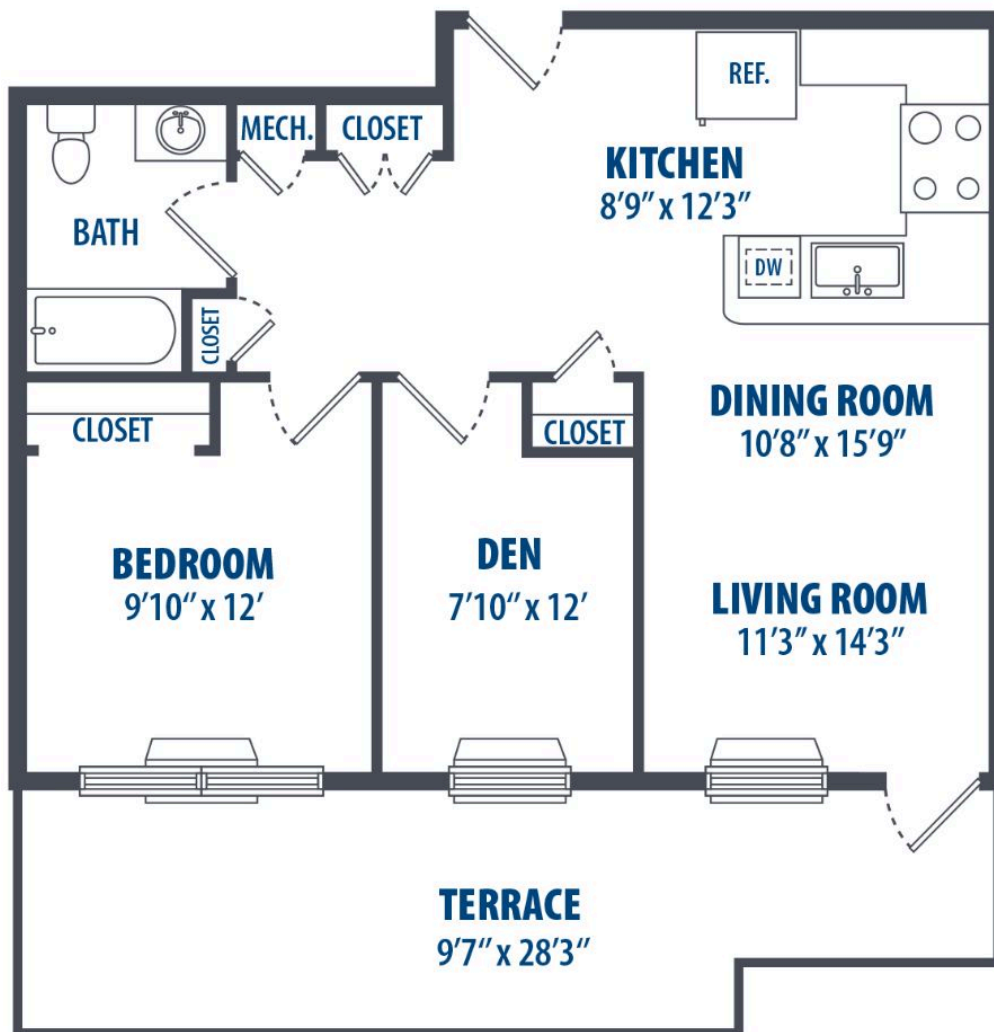

(p) 732.893.7477 • office3@demattheisre.com

215 East Second Street, Bound Brook, NJ 08805

1 Bed
768 Sq. ft.

(p) 732.893.7477 • office3@demattheisre.com

215 East Second Street, Bound Brook, NJ 08805

1 Bed
768 Sq. ft.