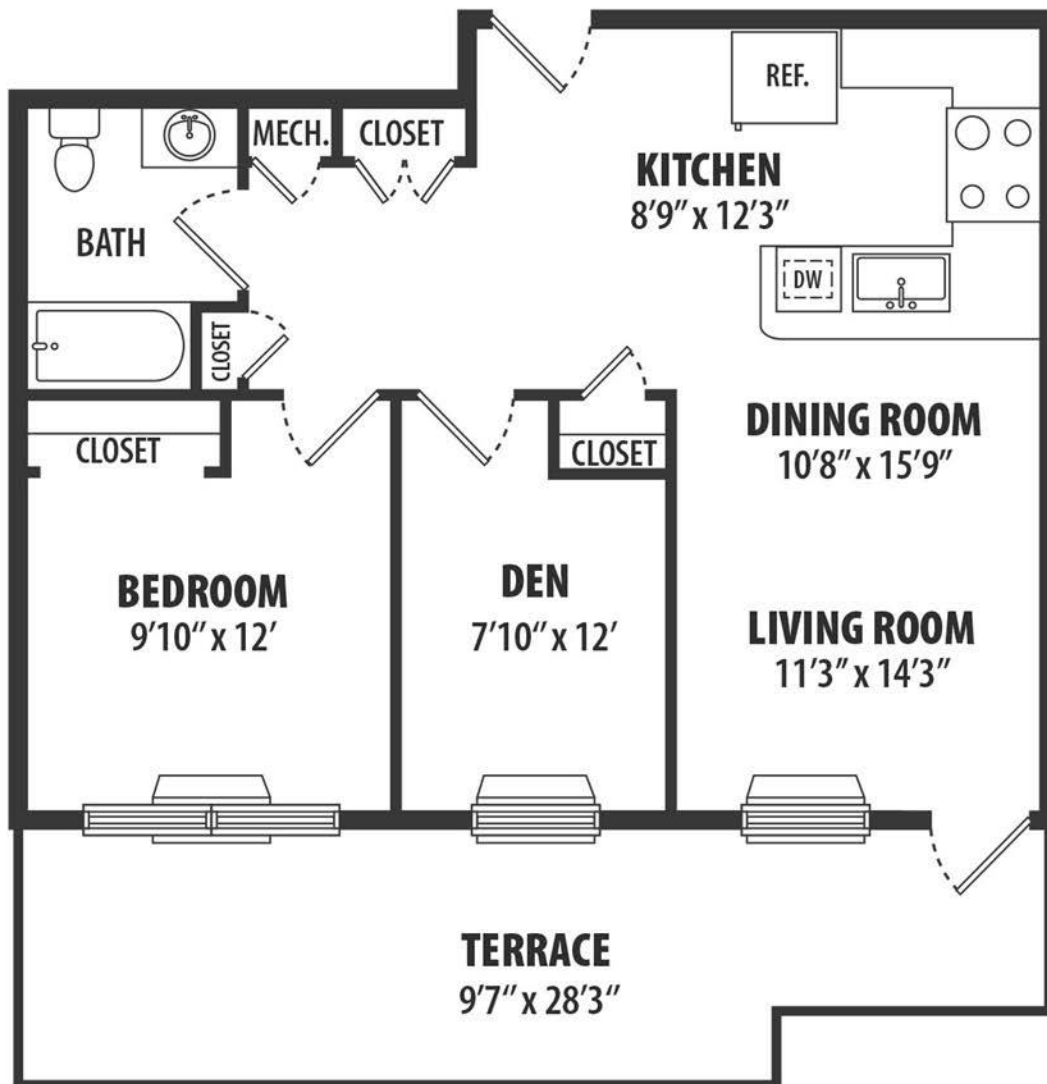

(p) 732.893.7477 • office3@demattheisre.com

215 East Second Street, Bound Brook, NJ 08805

1 Bed
768 Sq. ft.

Floorplans not to scale. Details vary from residence to residence and are not necessarily built exactly as indicated above

(p) 732.893.7477 • office3@demattheisre.com

215 East Second Street, Bound Brook, NJ 08805

1 Bed
768 Sq. ft.