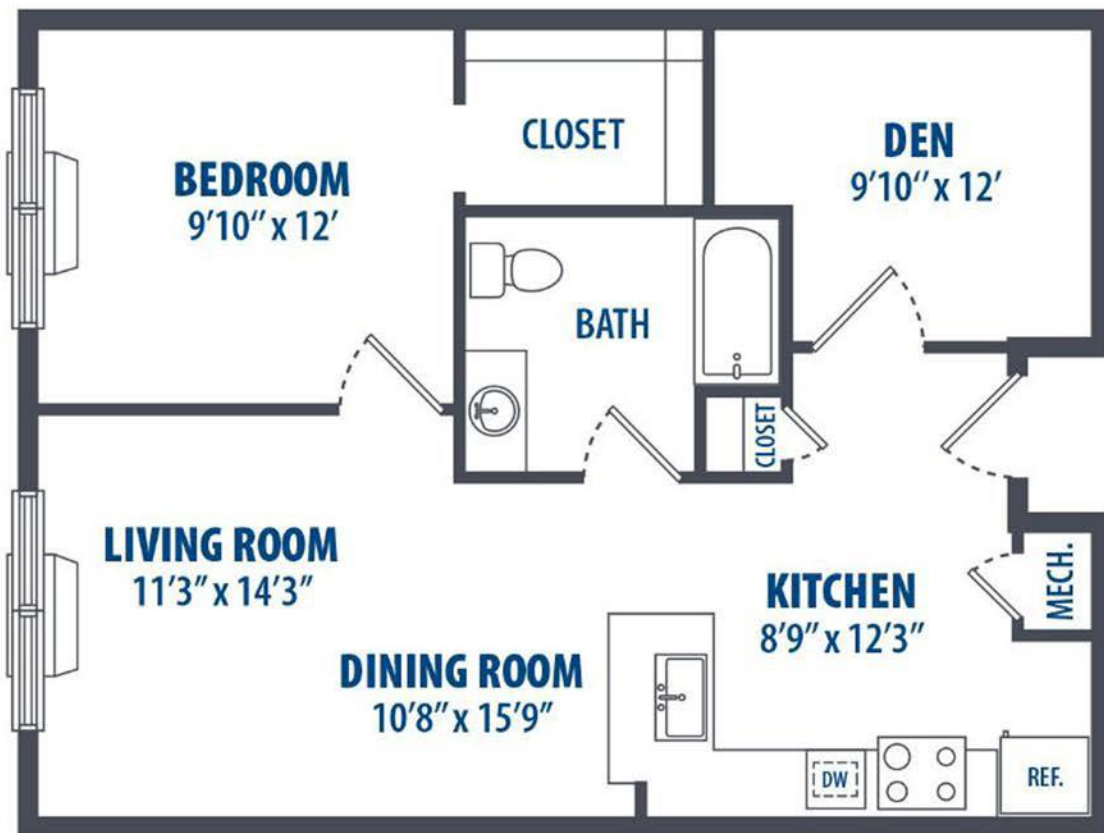

(p) 732.893.7477 • office3@demattheisre.com

215 East Second Street, Bound Brook, NJ 08805

1 Bed
744 Sq. ft.

(p) 732.893.7477 • office3@demattheisre.com

215 East Second Street, Bound Brook, NJ 08805

1 Bed
744 Sq. ft.