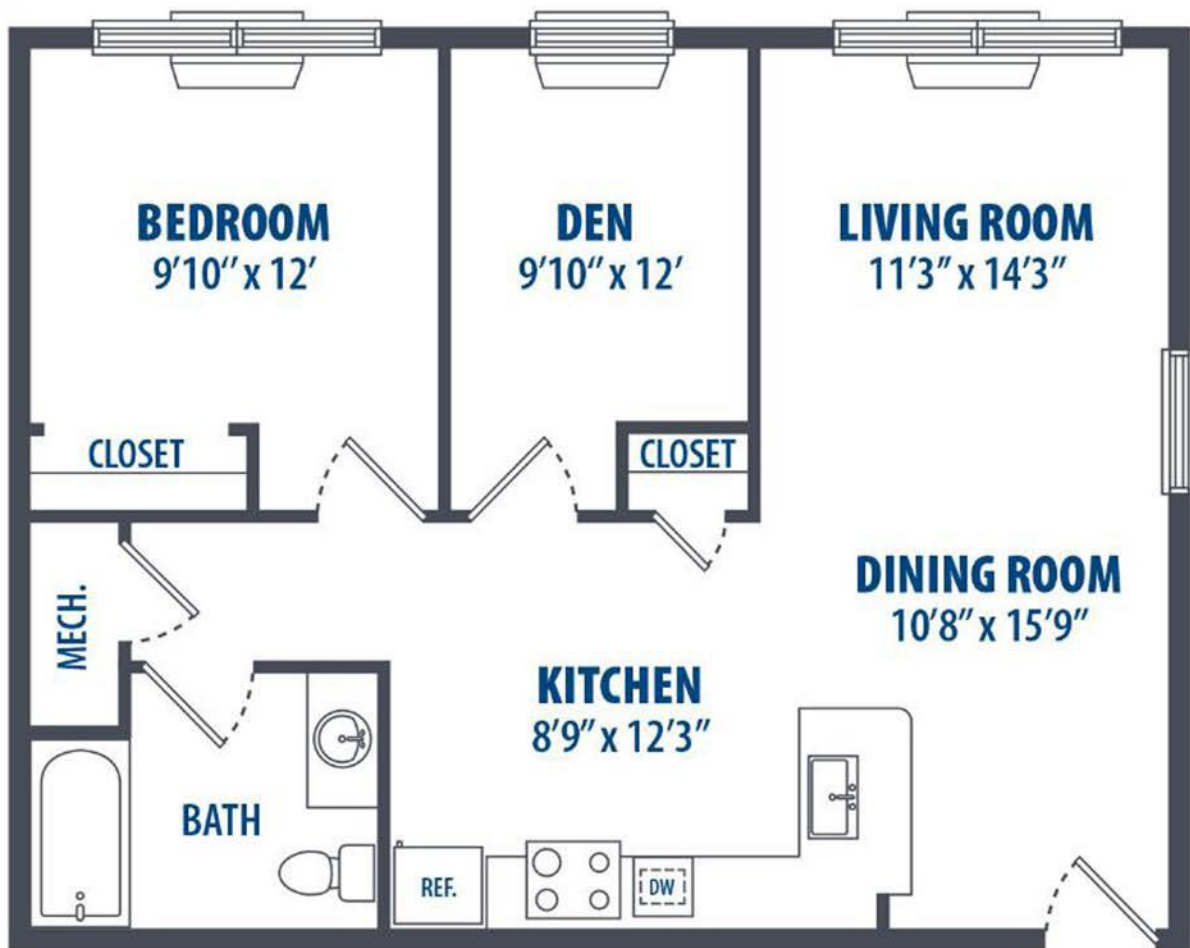

(p) 732.893.7477 • office3@demattheisre.com

215 East Second Street, Bound Brook, NJ 08805

1 Bed
783 Sq. ft.

(p) 732.893.7477 • office3@demattheisre.com

215 East Second Street, Bound Brook, NJ 08805

1 Bed
783 Sq. ft.