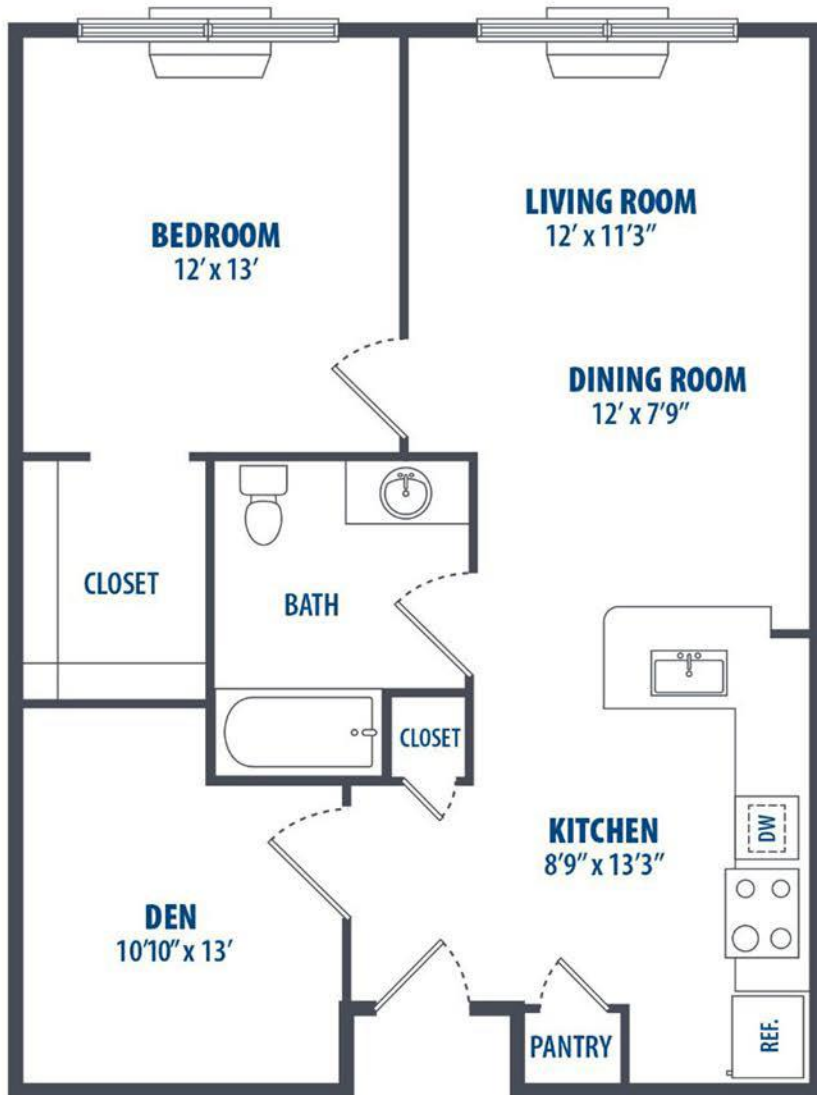

(p) 732.893.7477 • office3@demattheisre.com

215 East Second Street, Bound Brook, NJ 08805

1 Bed  
745 Sq. ft.

(p) 732.893.7477 • office3@demattheisre.com

215 East Second Street, Bound Brook, NJ 08805

1 Bed  
745 Sq. ft.