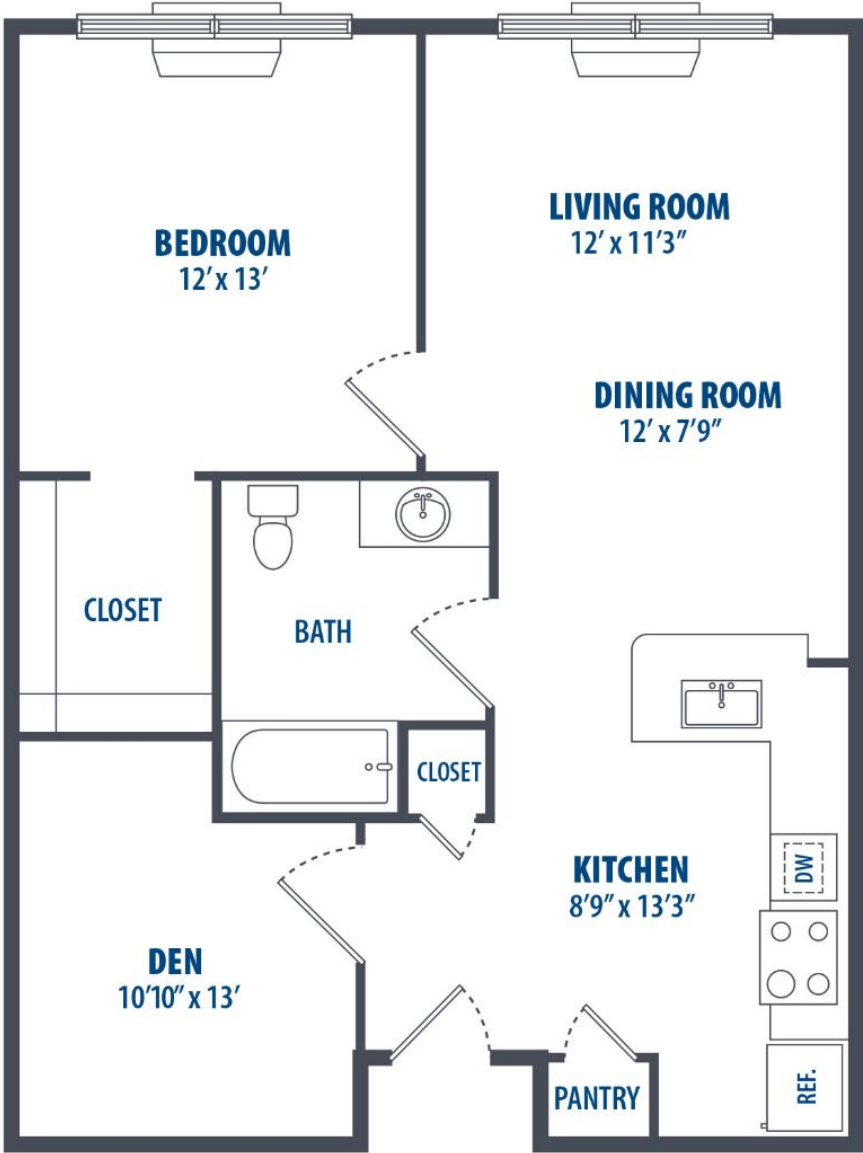

# 215 RIDGE

— AT BOUND BROOK —

(p) 201-440-2149 • [info@amessmanagement.com](mailto:info@amessmanagement.com)

215 East Second Street, Bound Brook, NJ 08805

1 Bed  
745 Sq. ft.

Floorplans not to scale. Details vary from residence to residence and are not necessarily built exactly as indicated above

# 215 RIDGE

— AT BOUND BROOK —

(p) 201-440-2149 • info@amessmanagement.com

215 East Second Street, Bound Brook, NJ 08805

1 Bed  
745 Sq. ft.

Floorplans not to scale. Details vary from residence to residence and are not necessarily built exactly as indicated above