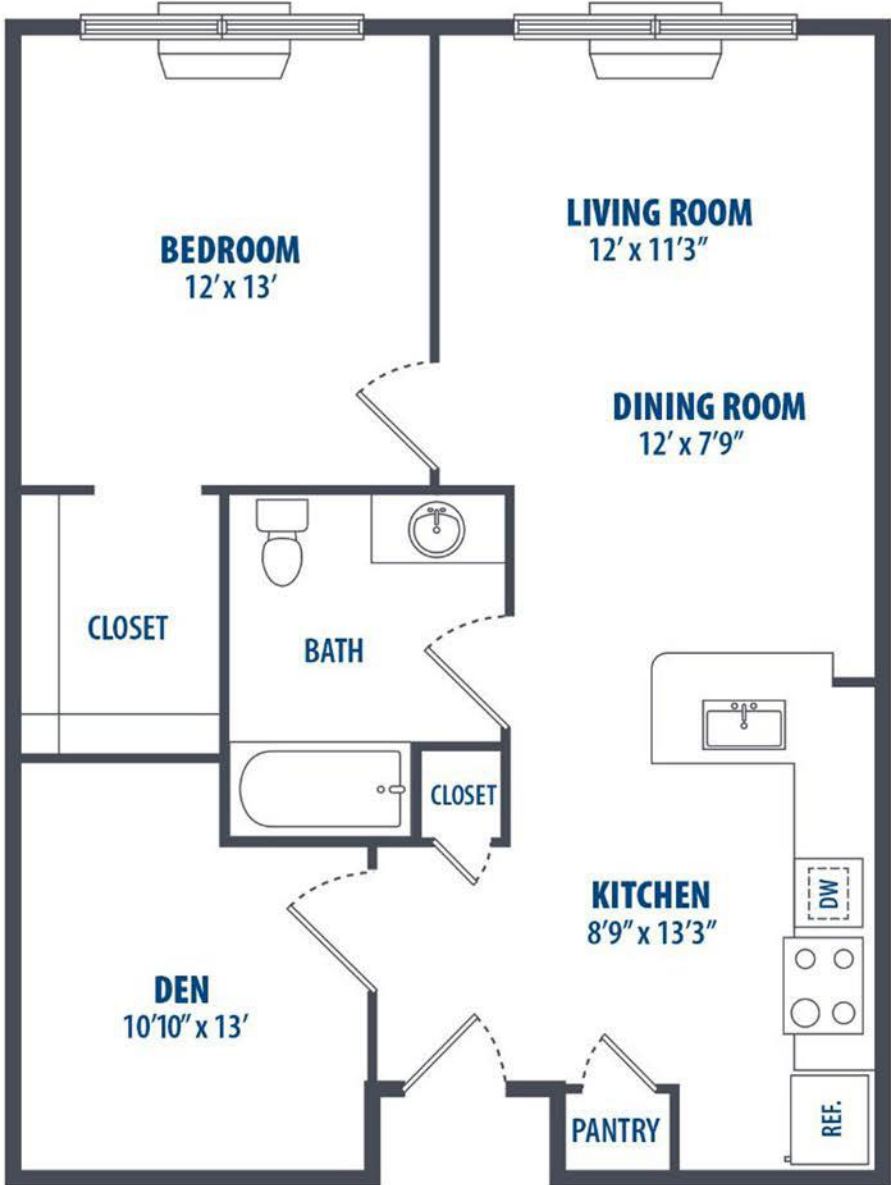

215 RIDGE

— AT BOUND BROOK —

(p) 201-440-2149 • info@amessmanagement.com

215 East Second Street, Bound Brook, NJ 08805

1 Bed
745 Sq. ft.

Floorplans not to scale. Details vary from residence to residence and are not necessarily built exactly as indicated above