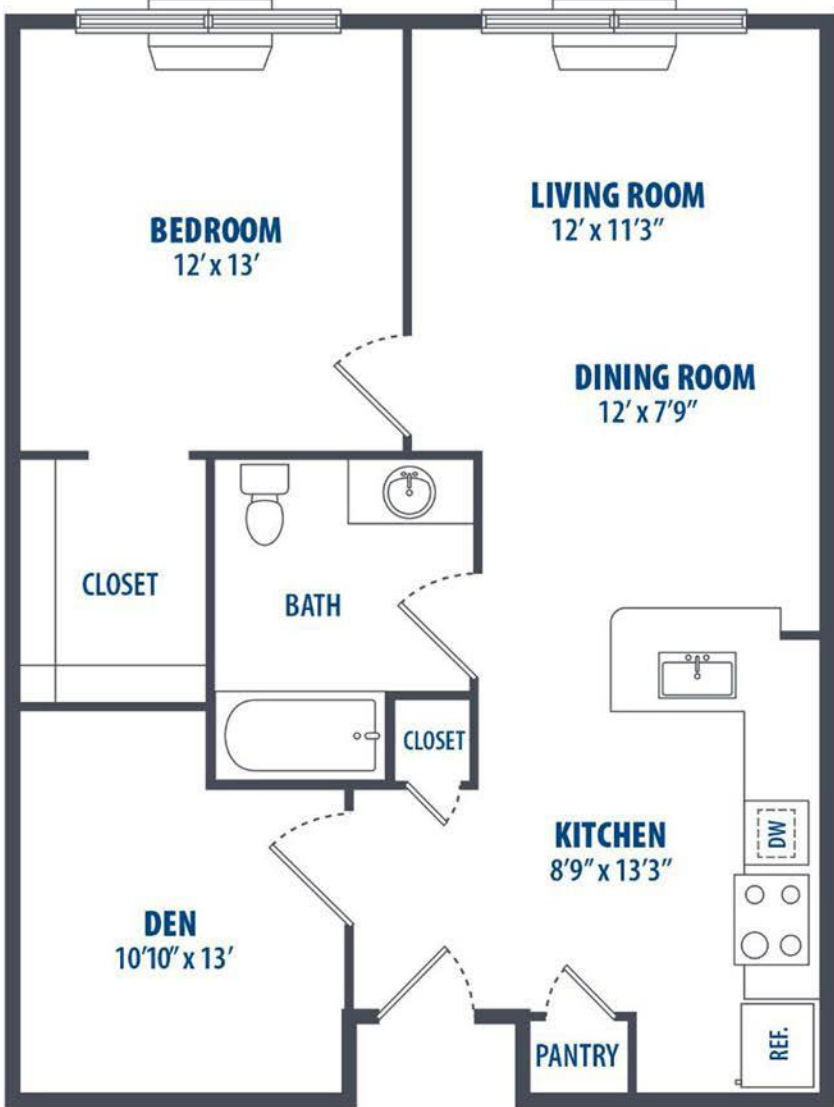

215 RIDGE

— AT BOUND BROOK —

(p) 201-440-2149 • info@amessmanagement.com

215 East Second Street, Bound Brook, NJ 08805

1 Bed
745 Sq. ft.

Floorplans not to scale. Details vary from residence to residence and are not necessarily built exactly as indicated above