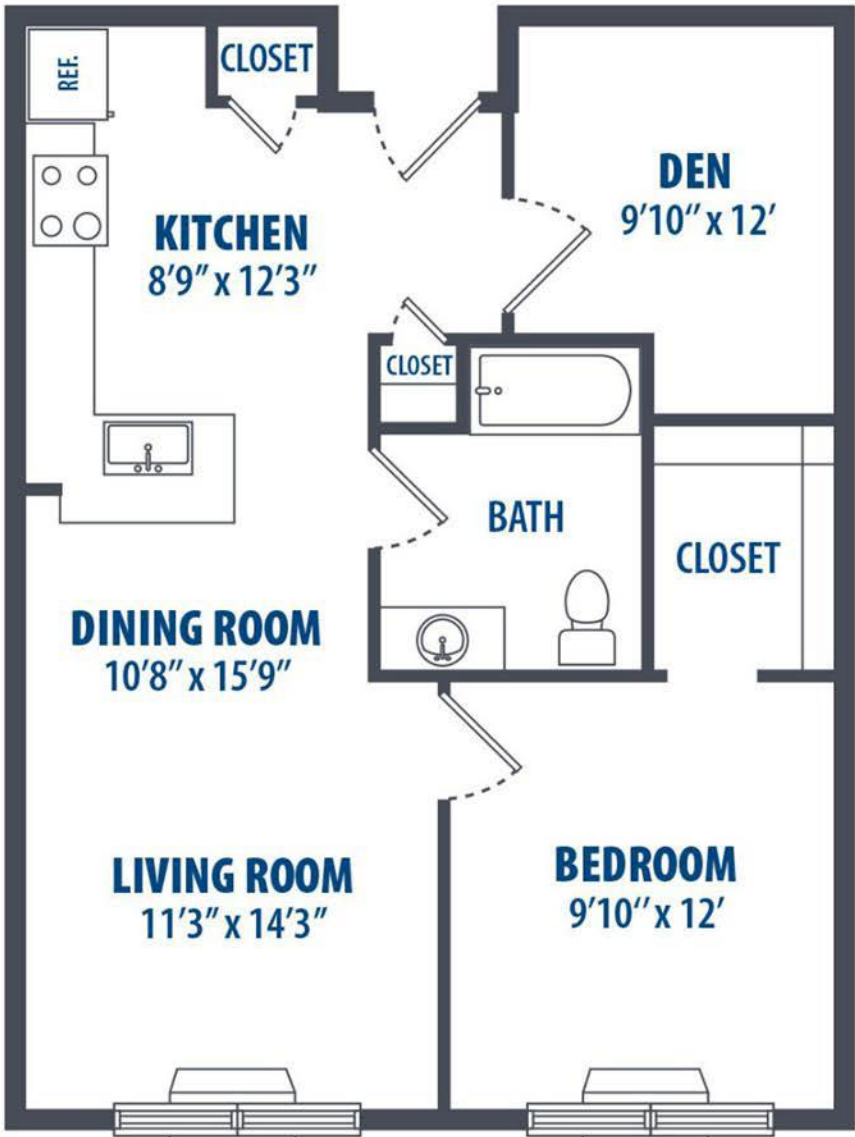

215 RIDGE

— AT BOUND BROOK —

(p) 201-440-2149 • info@amessmanagement.com

215 East Second Street, Bound Brook, NJ 08805

1 Bed
758 Sq. ft.

Floorplans not to scale. Details vary from residence to residence and are not necessarily built exactly as indicated above