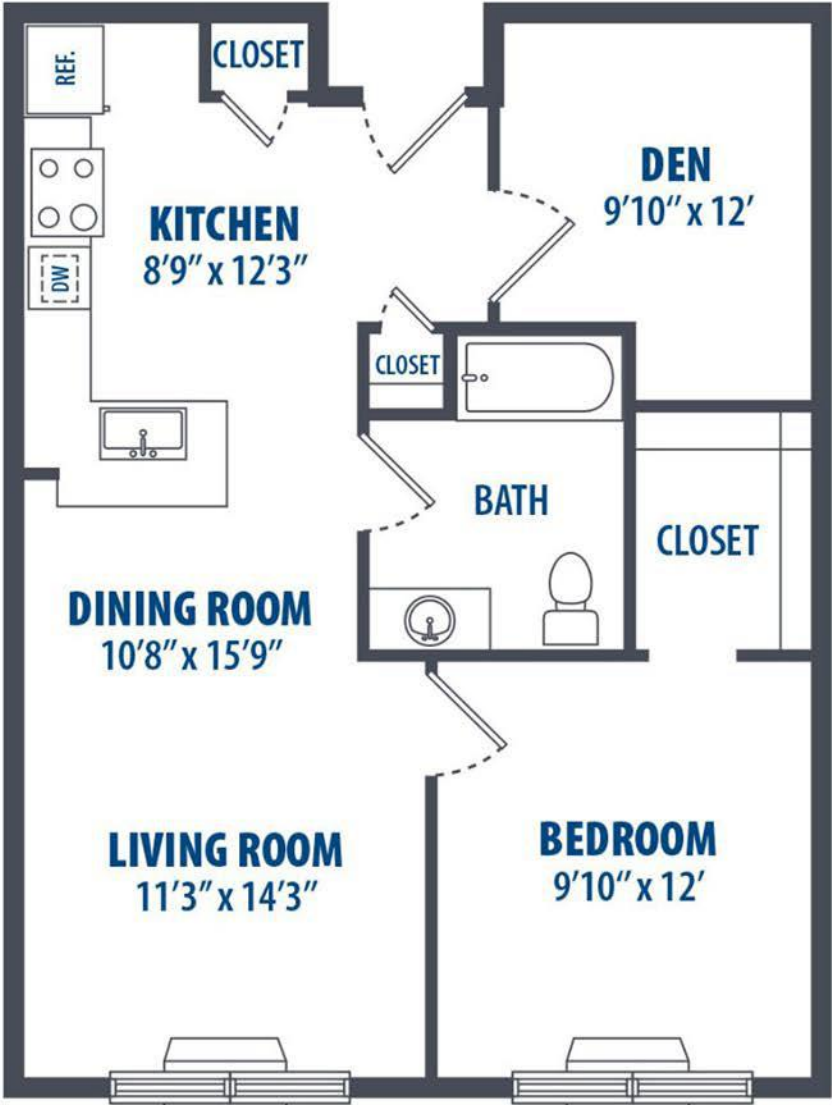

# 215 RIDGE

— AT BOUND BROOK —

(p) 201-440-2149 • info@amessmanagement.com

215 East Second Street, Bound Brook, NJ 08805

1 Bed  
758 Sq. ft.

Floorplans not to scale. Details vary from residence to residence and are not necessarily built exactly as indicated above