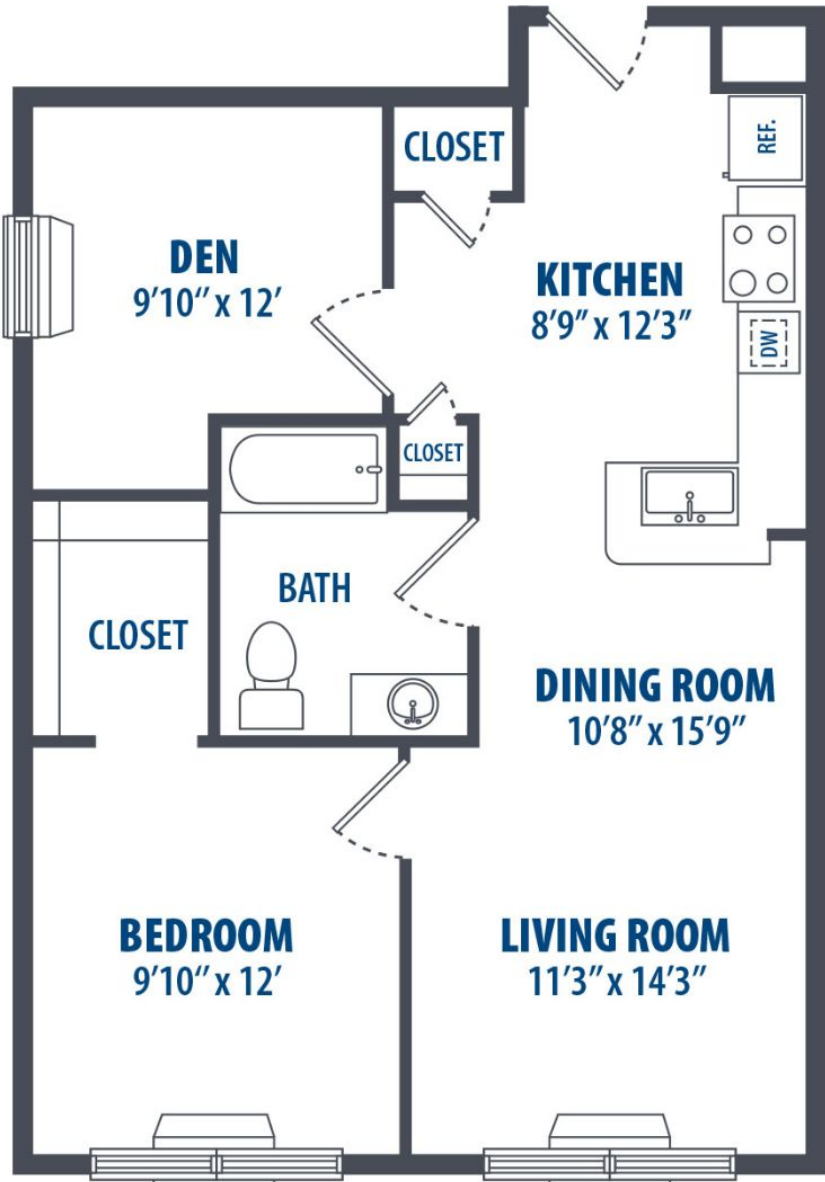

215 RIDGE

— AT BOUND BROOK —

(p) 201-440-2149 • info@amessmanagement.com

215 East Second Street, Bound Brook, NJ 08805

1 Bed
832 Sq. ft.

Floorplans not to scale. Details vary from residence to residence and are not necessarily built exactly as indicated above