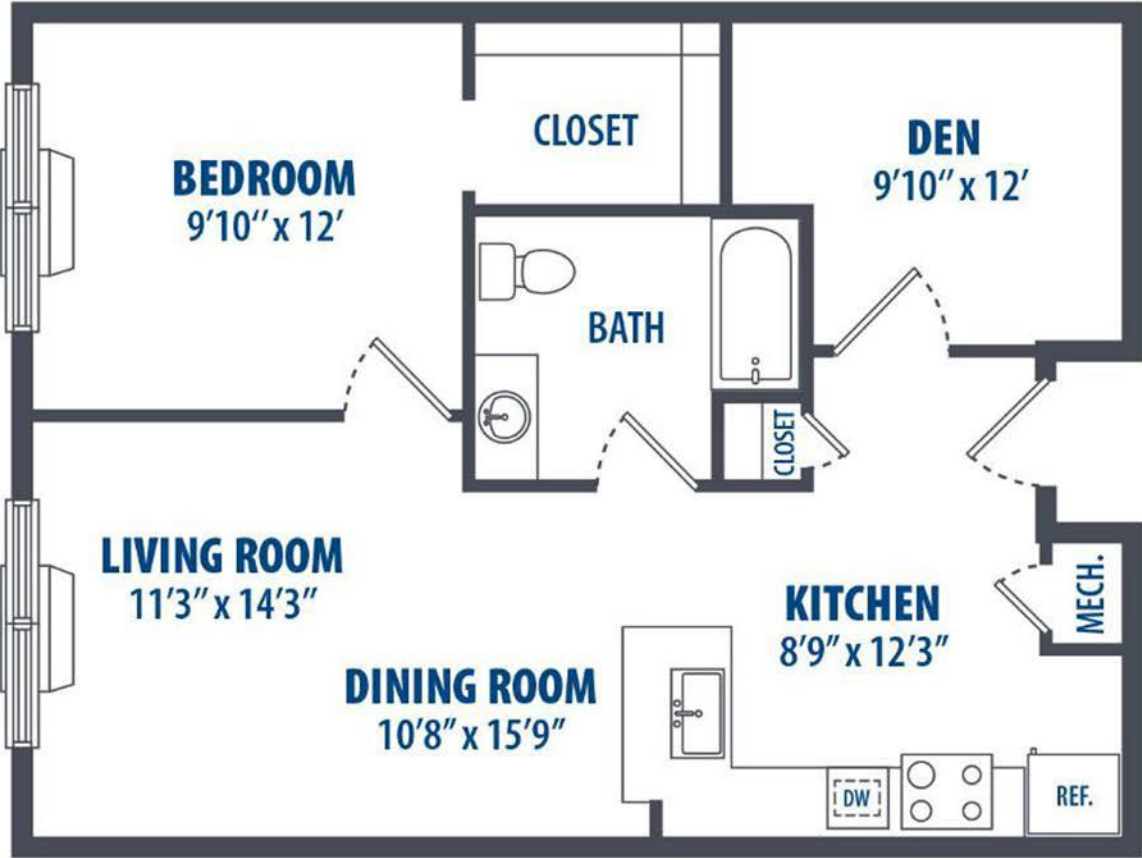

# 215 RIDGE

— AT BOUND BROOK —

(p) 201-440-2149 • info@amessmanagement.com

215 East Second Street, Bound Brook, NJ 08805

1 Bed  
744 Sq. ft.

Floorplans not to scale. Details vary from residence to residence and are not necessarily built exactly as indicated above