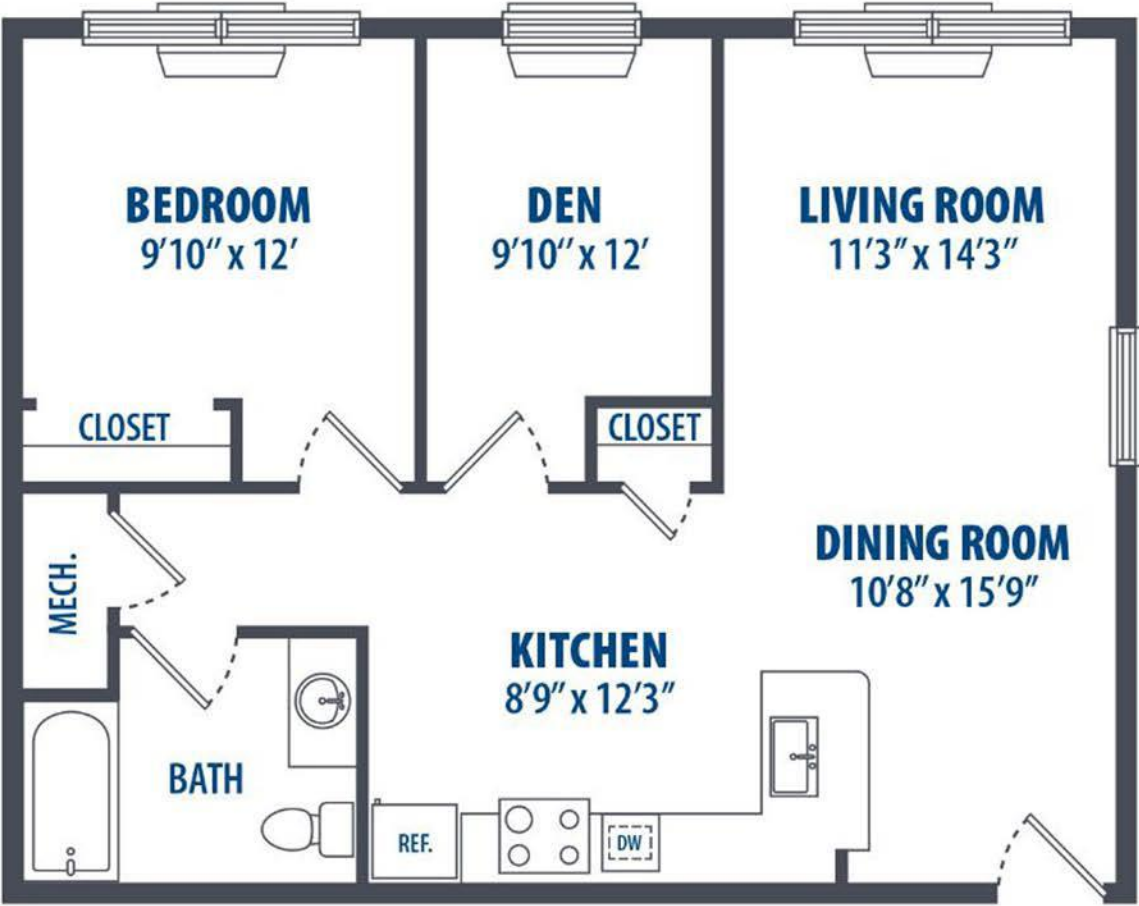

215 RIDGE

— AT BOUND BROOK —

(p) 201-440-2149 • info@amessmanagement.com

215 East Second Street, Bound Brook, NJ 08805

1 Bed
783 Sq. ft.

Floorplans not to scale. Details vary from residence to residence and are not necessarily built exactly as indicated above