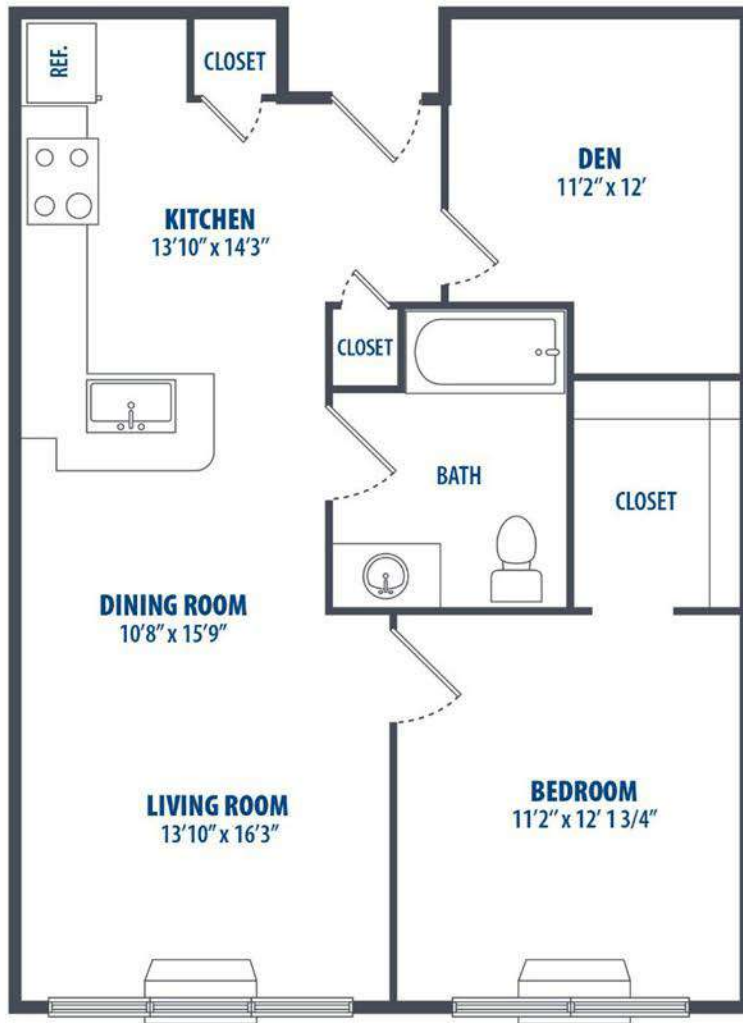

215 RIDGE

— AT BOUND BROOK —

(p) 201-440-2149 • info@amessmanagement.com

215 East Second Street, Bound Brook, NJ 08805

1 Bed
758 Sq. ft.

Floorplans not to scale. Details vary from residence to residence and are not necessarily built exactly as indicated above

215 RIDGE

— AT BOUND BROOK —

(p) 201-440-2149 • info@amessmanagement.com

215 East Second Street, Bound Brook, NJ 08805

1 Bed
758 Sq. ft.