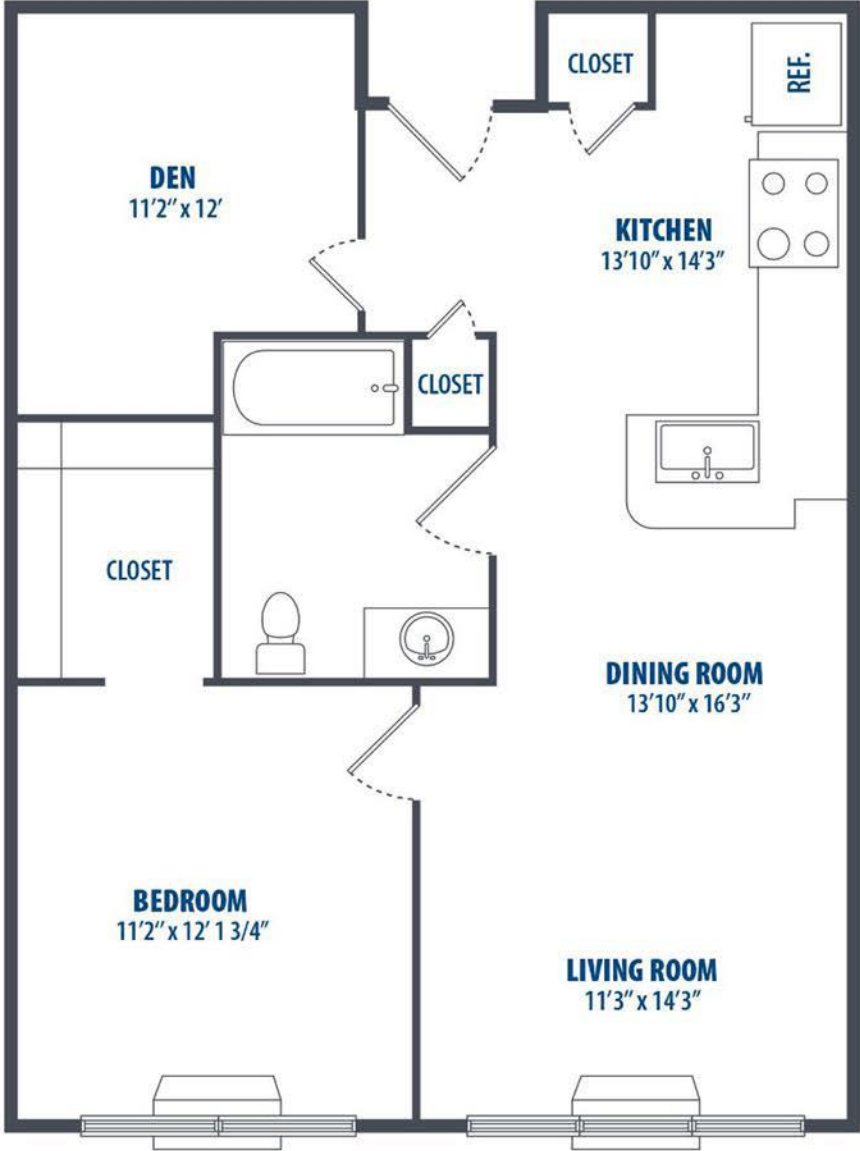

215 RIDGE

— AT BOUND BROOK —

(p) 201-440-2149 • info@amessmanagement.com

215 East Second Street, Bound Brook, NJ 08805

1 Bed
759 Sq. ft.

Floorplans not to scale. Details vary from residence to residence and are not necessarily built exactly as indicated above