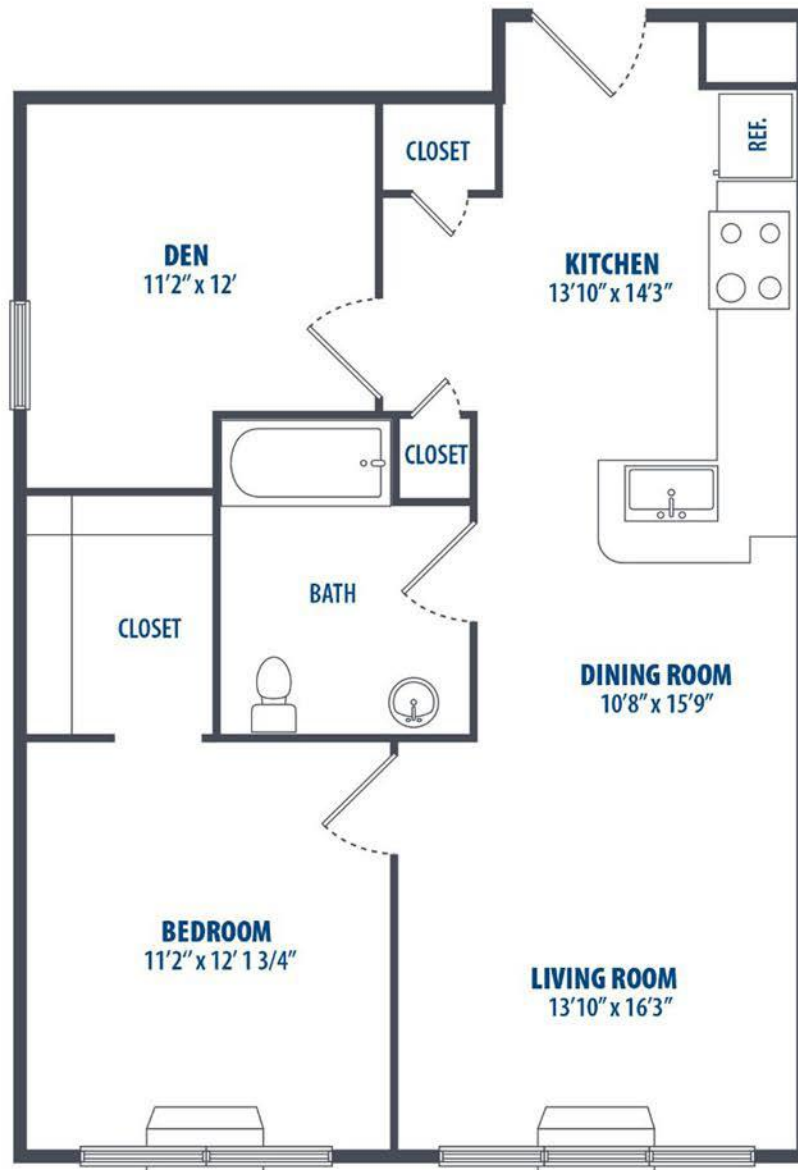

215 RIDGE

— AT BOUND BROOK —

(p) 201-440-2149 • info@amessmanagement.com

215 East Second Street, Bound Brook, NJ 08805

1 Bed
832 Sq. ft.

Floorplans not to scale. Details vary from residence to residence and are not necessarily built exactly as indicated above

215 RIDGE

— AT BOUND BROOK —

(p) 201-440-2149 • info@amessmanagement.com

215 East Second Street, Bound Brook, NJ 08805

1 Bed
832 Sq. ft.