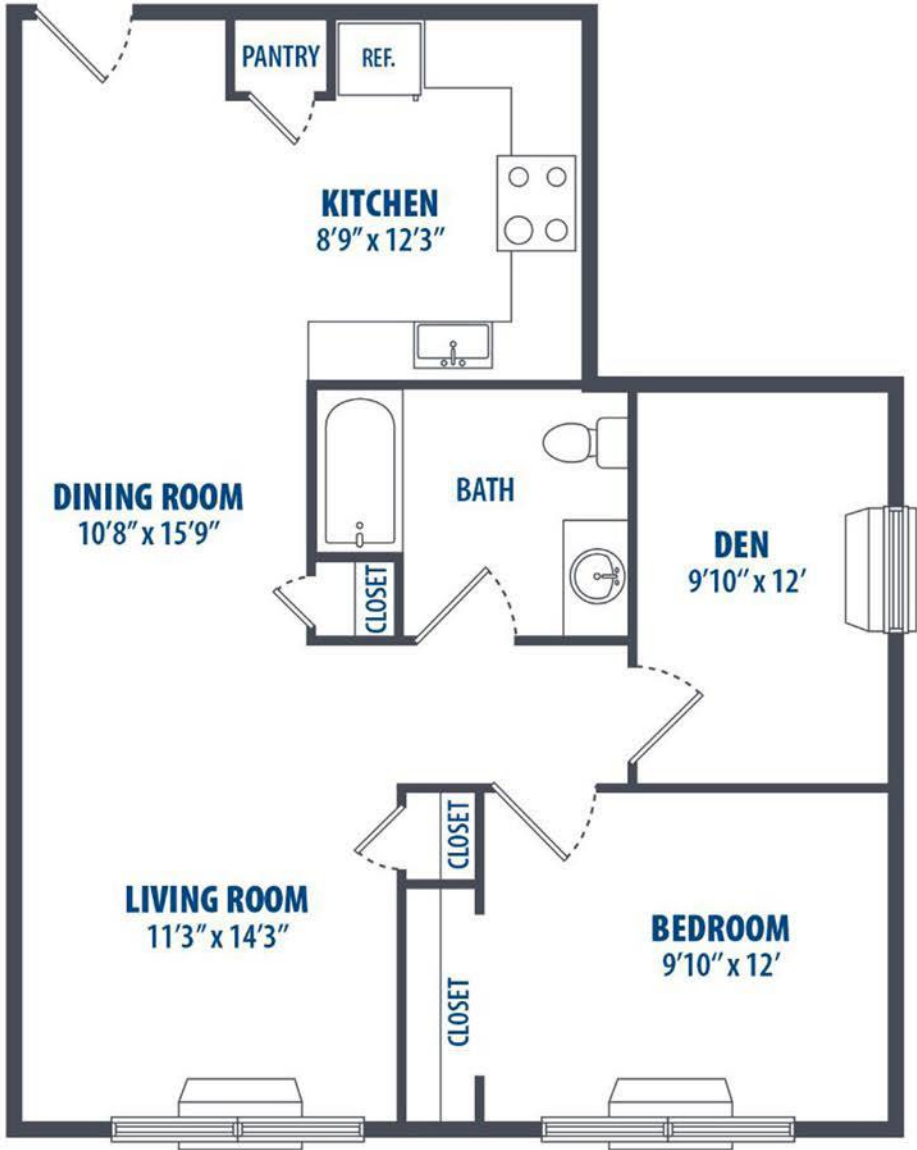

215 RIDGE

— AT BOUND BROOK —

(p) 201-440-2149 • info@amessmanagement.com

215 East Second Street, Bound Brook, NJ 08805

1 Bed
837 Sq. ft.

Floorplans not to scale. Details vary from residence to residence and are not necessarily built exactly as indicated above