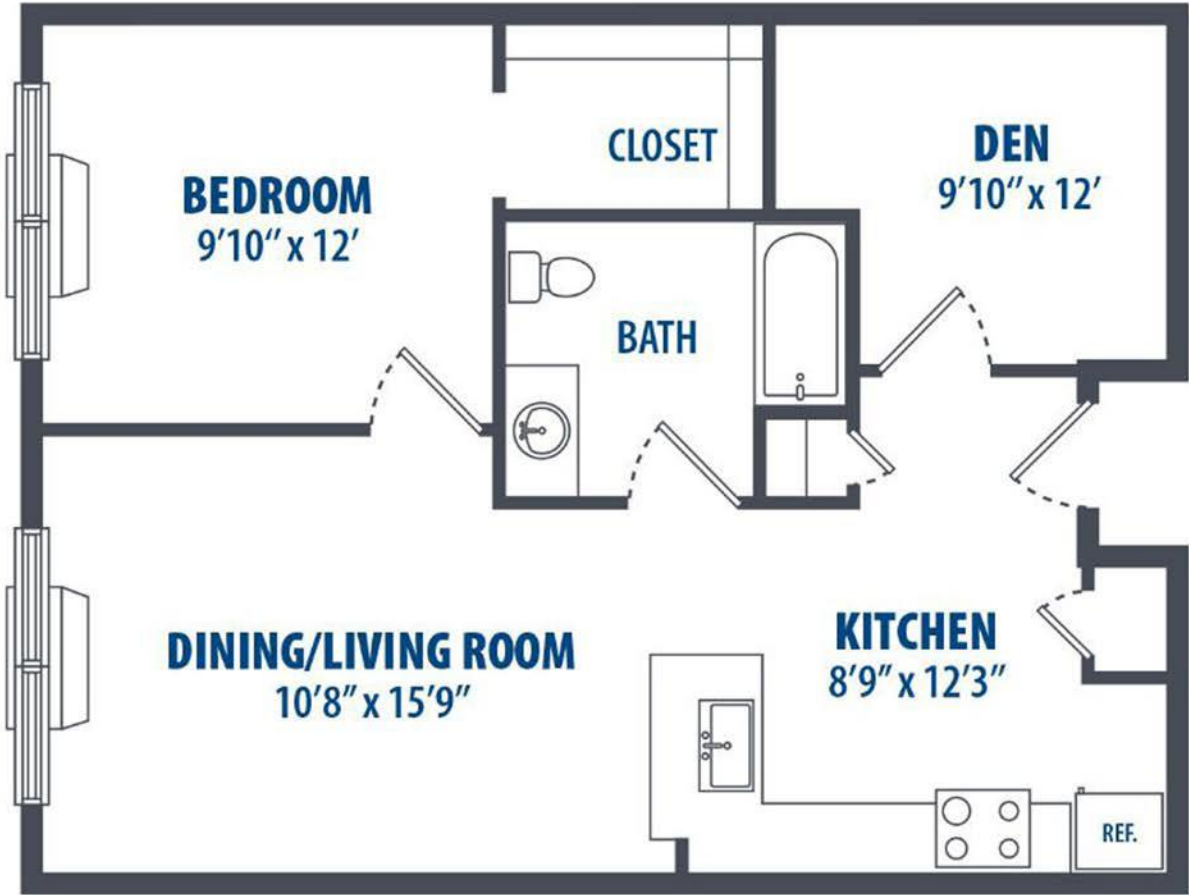

215 RIDGE

— AT BOUND BROOK —

(p) 201-440-2149 • info@amessmanagement.com

215 East Second Street, Bound Brook, NJ 08805

1 Bed
748 Sq. ft.

Floorplans not to scale. Details vary from residence to residence and are not necessarily built exactly as indicated above