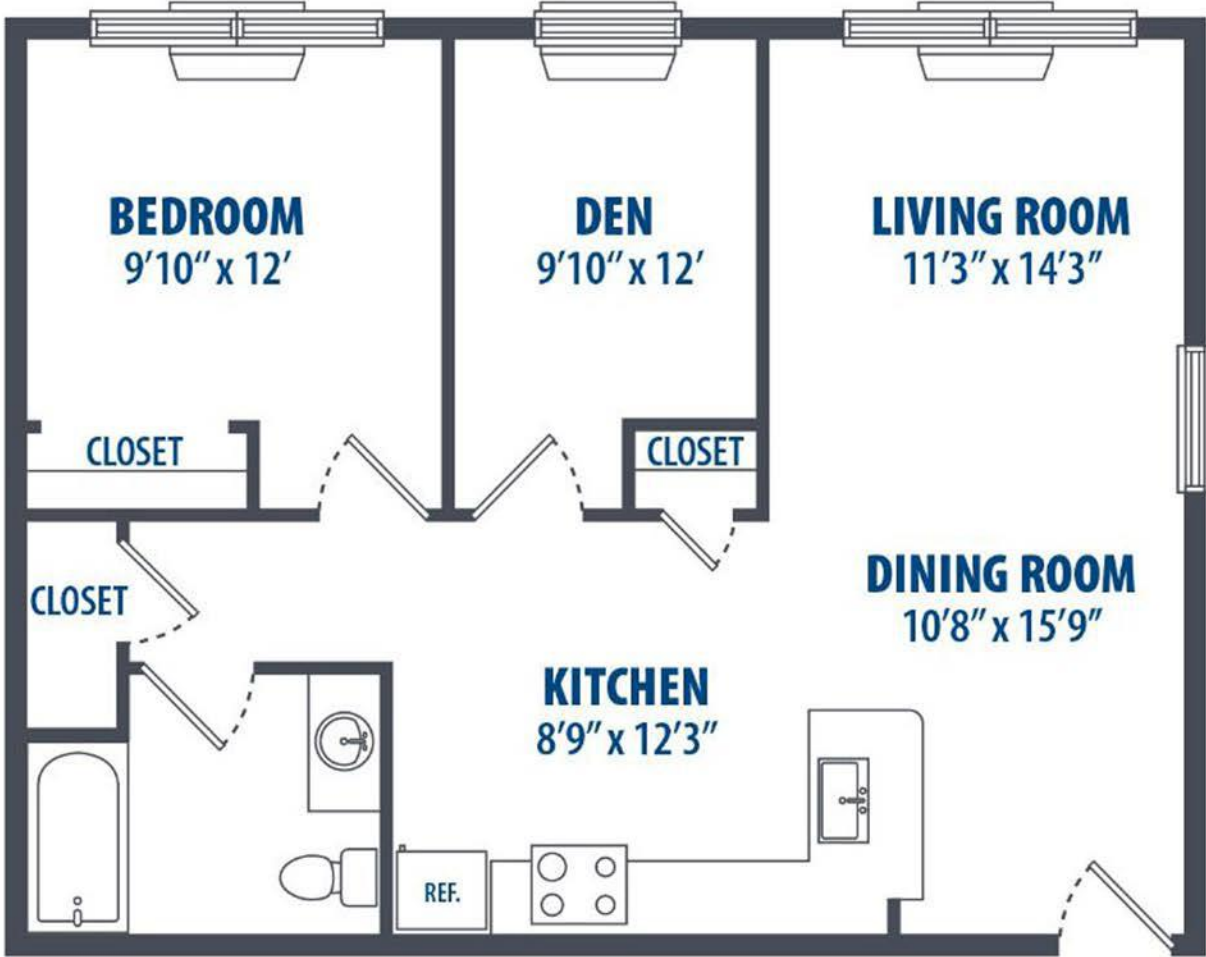

215 RIDGE

— AT BOUND BROOK —

(p) 201-440-2149 • info@amessmanagement.com

215 East Second Street, Bound Brook, NJ 08805

1 Bed
783 Sq. ft.

Floorplans not to scale. Details vary from residence to residence and are not necessarily built exactly as indicated above