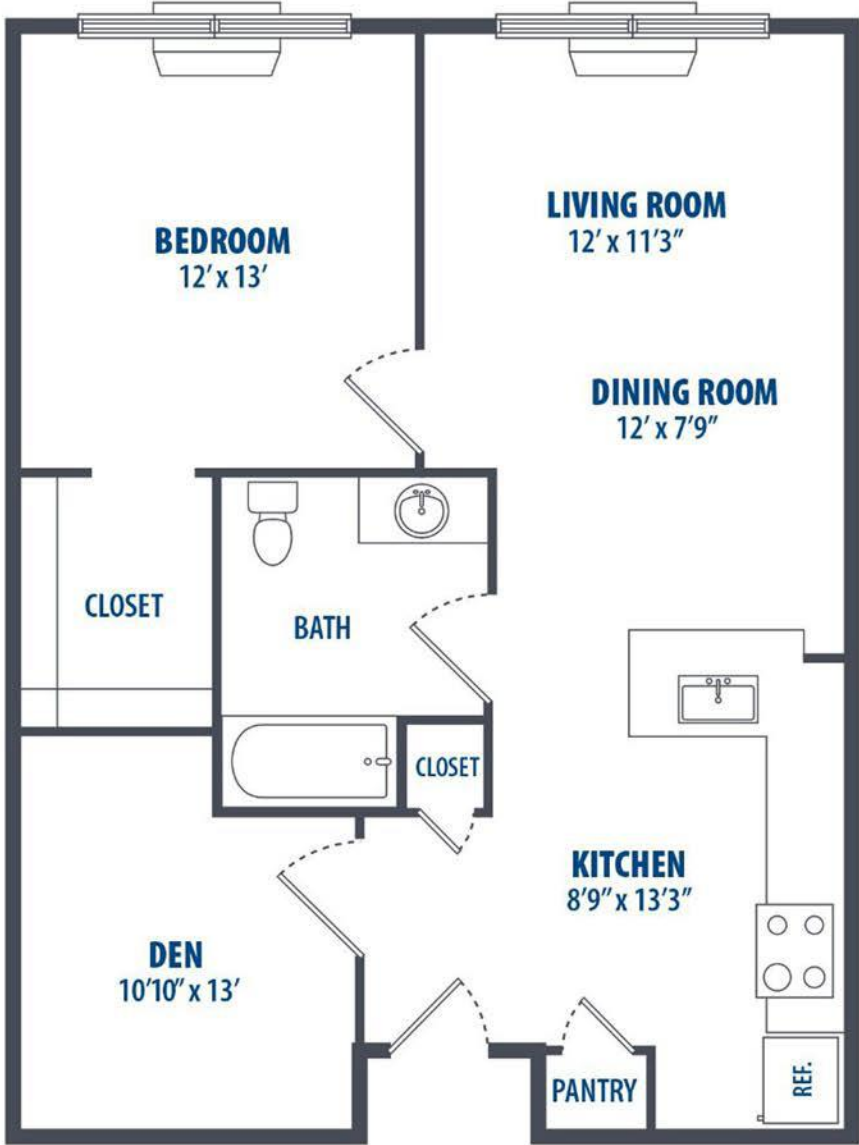

# 215 RIDGE

— AT BOUND BROOK —

(p) 201-440-2149 • info@amessmanagement.com

215 East Second Street, Bound Brook, NJ 08805

1 Bed  
758 Sq. ft.

Floorplans not to scale. Details vary from residence to residence and are not necessarily built exactly as indicated above