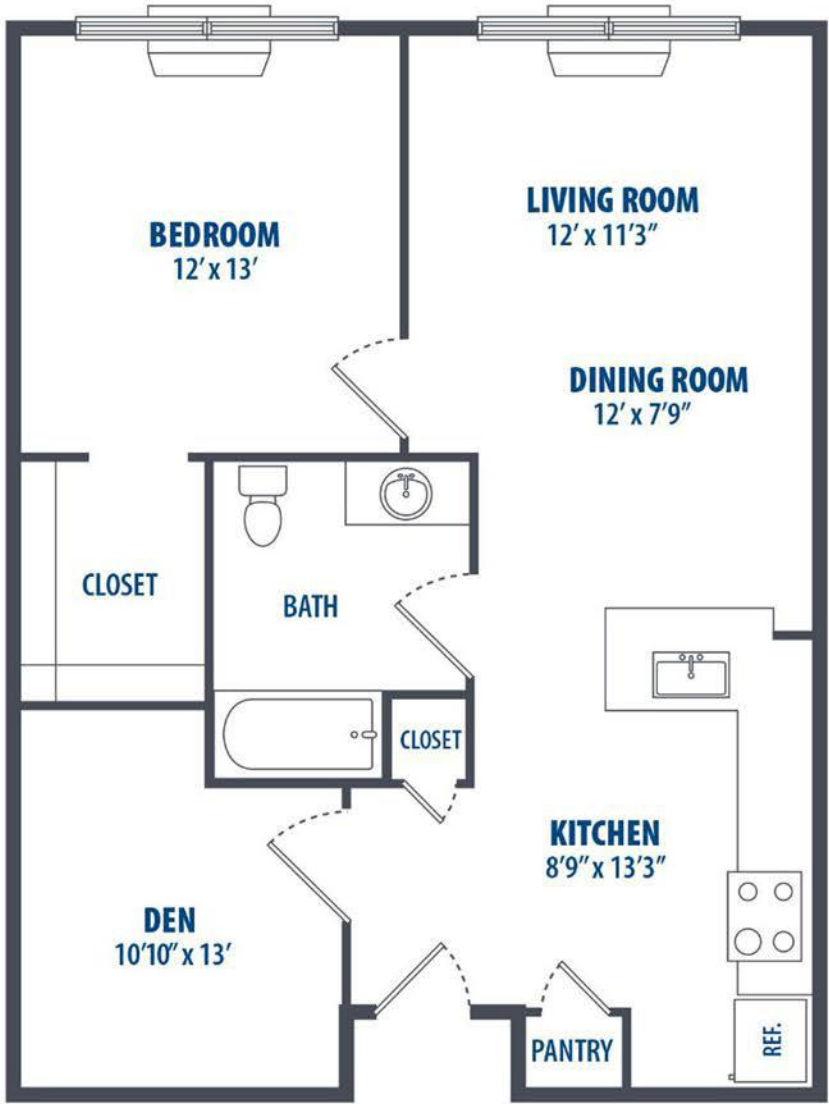

215 RIDGE

— AT BOUND BROOK —

(p) 201-440-2149 • info@amessmanagement.com

215 East Second Street, Bound Brook, NJ 08805

1 Bed
758 Sq. ft.

Floorplans not to scale. Details vary from residence to residence and are not necessarily built exactly as indicated above