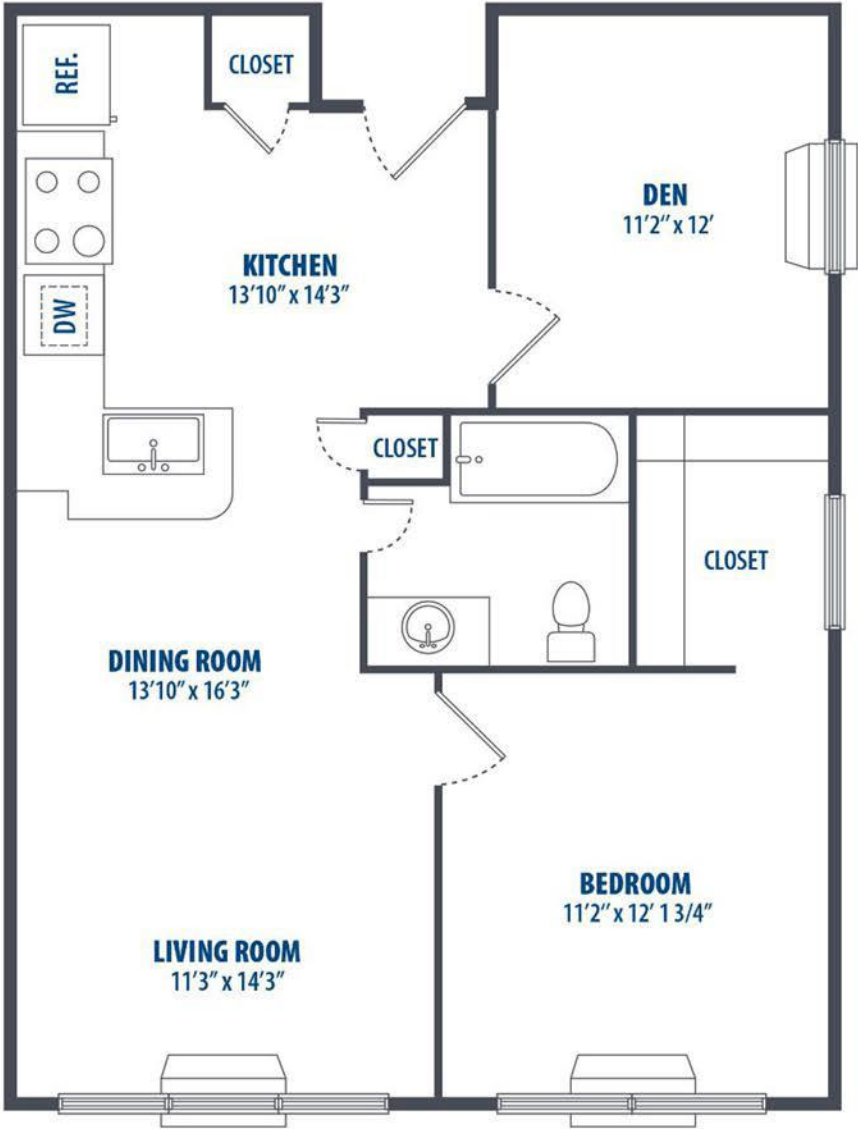

215 RIDGE

— AT BOUND BROOK —

(p) 201-440-2149 • info@amessmanagement.com

215 East Second Street, Bound Brook, NJ 08805

1 Bed
837 Sq. ft.

Floorplans not to scale. Details vary from residence to residence and are not necessarily built exactly as indicated above